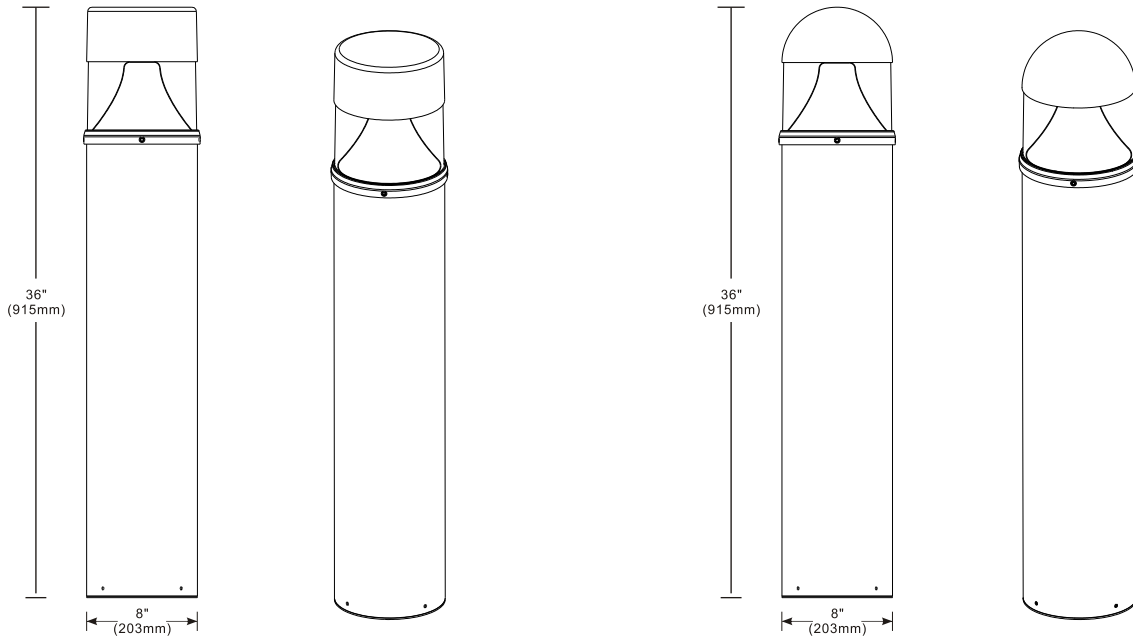

CATALOG#: _____
PROJECT: _____
TYPE: _____

DRAWINGS & IMAGES