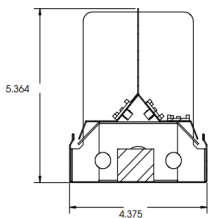

Dimensions and specifications subject to change without notice.