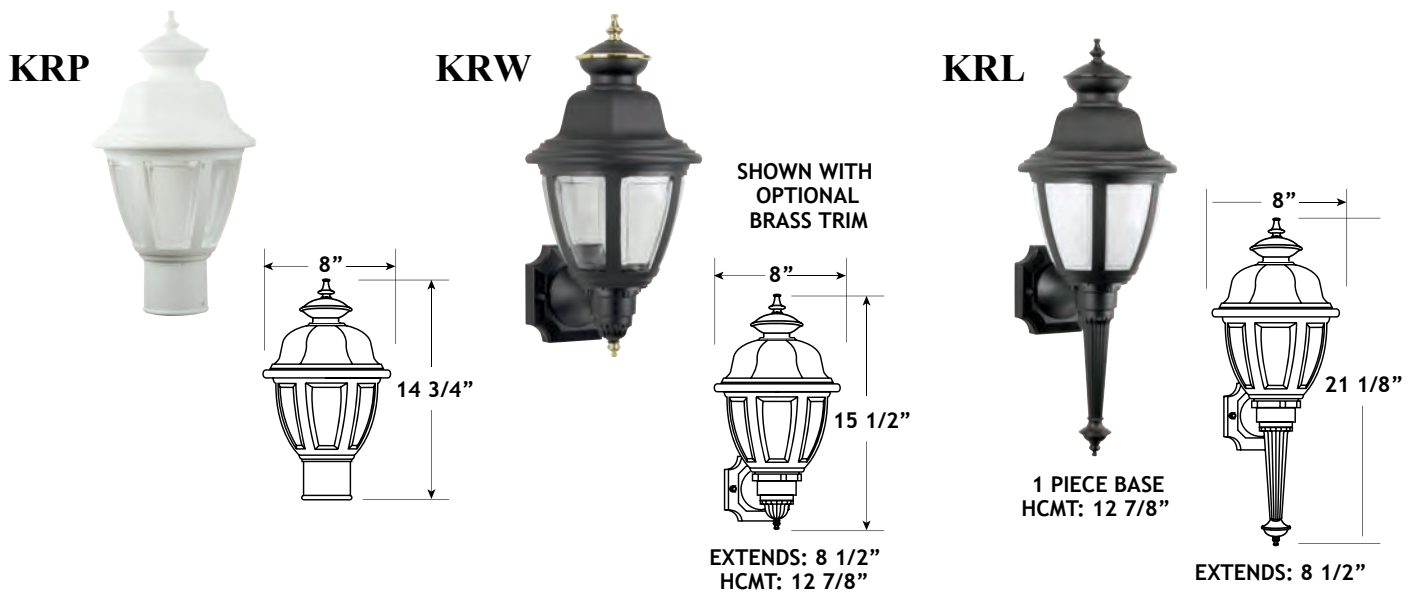

ORDER INFORMATION

ITEM NO.	DIMENSIONS (L X W X H)	LAMPING
KRP126GUWH	8" x 8" x 14.75"	1-26W GU MAX
KRW126GUWH	8" x 8.5" x 15.5"	1-26W GU MAX
KRL126GUWH	8" x 8.5" x 21.12	1-26W GU MAX

ITEM NO.	DIMENSIONS (L X W X H)	WATTS/LUMENS	COLOR OPTIONS
KRP8L12W800LD12030KWH	8" x 8" x 14.75"	12/800	CONSULT
KRW8L12W800LD12030KWH	8" x 8.5" x 15.5"	12/800	CONSULT
KRL8L12W800LD12030KWH	8" x 8.5" x 21.12	12/800	CONSULT

DRAWINGS & IMAGES

Note:

We reserve the right to change design, materials, LEDs and finish in any way that will not alter installed appearance or reduce function and performance.