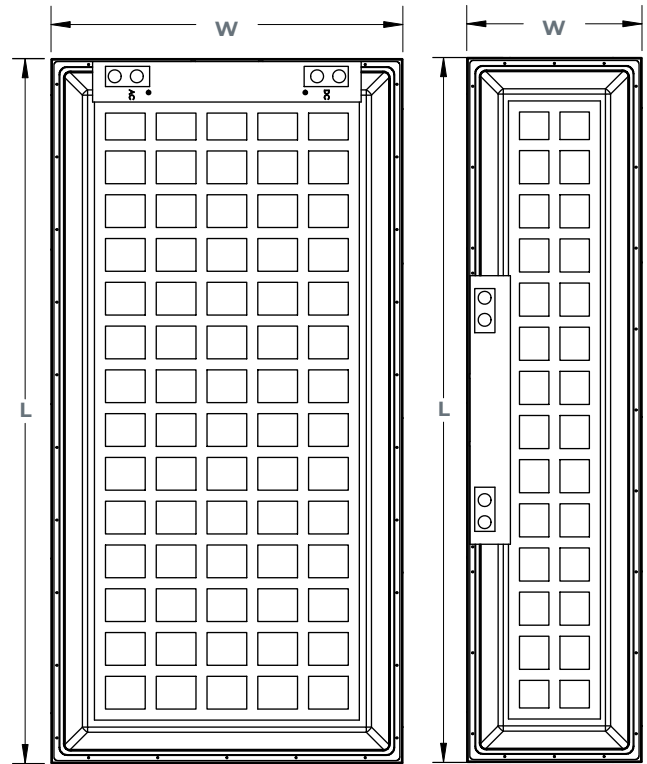

An LED flat panel provides energy efficient illumination behind a uniquely designed laser-cut fascia. Flush and regressed fascia available. These panels are ultra-versatile, easily select color temperature and wattage directly on the fixture using the 3 position switch. Available in 5 standard patterns, customs designs are available by consult.

## DIMENSIONS

Part	W	L
RDP 12X48	12"	48"
RDP 24X24	24"	24"
RDP 24X48	24"	48"

Dimensions and specifications subject to change without notice.

**JOB NAME:**

**CAT#:**

**TYPE:**

**ORDERING**

EXAMPLE: ICF FR 22L 30M DMV WH MCT 02