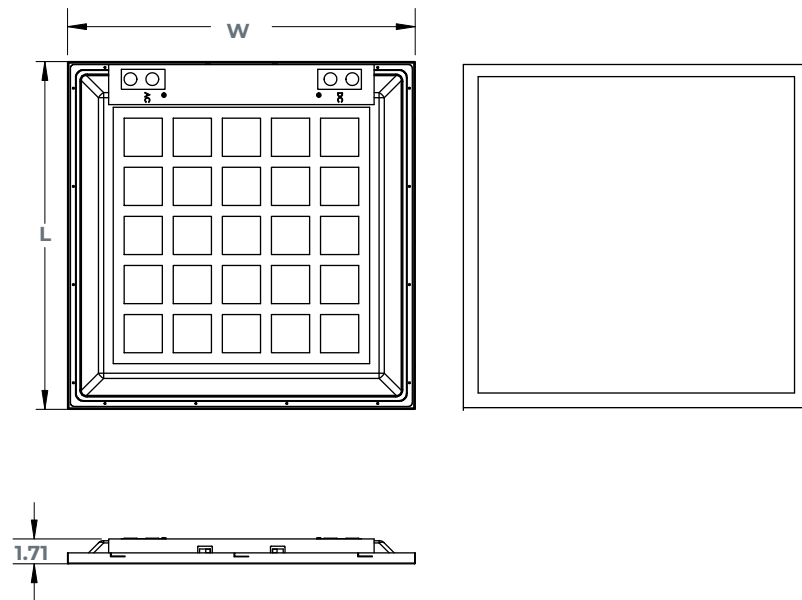

An LED flat panel provides energy efficient illumination behind a uniquely designed laser-cut fascia. Flush and regressed fascia available. These panels are ultra-versatile, easily select color temperature and wattage directly on the fixture using the 3 position switch. Available in 5 standard patterns, customs designs are available by consult.

## DIMENSIONS

Part	W	L
RDP 12X48	12"	48"
RDP 24X24	24"	24"
RDP 24X48	24"	48"

Dimensions and specifications subject to change without notice.

**JOB NAME:**

**CAT#:**

**TYPE:**

**ORDERING**

EXAMPLE: ICF FR 22L 30M DMV WH MCT 02