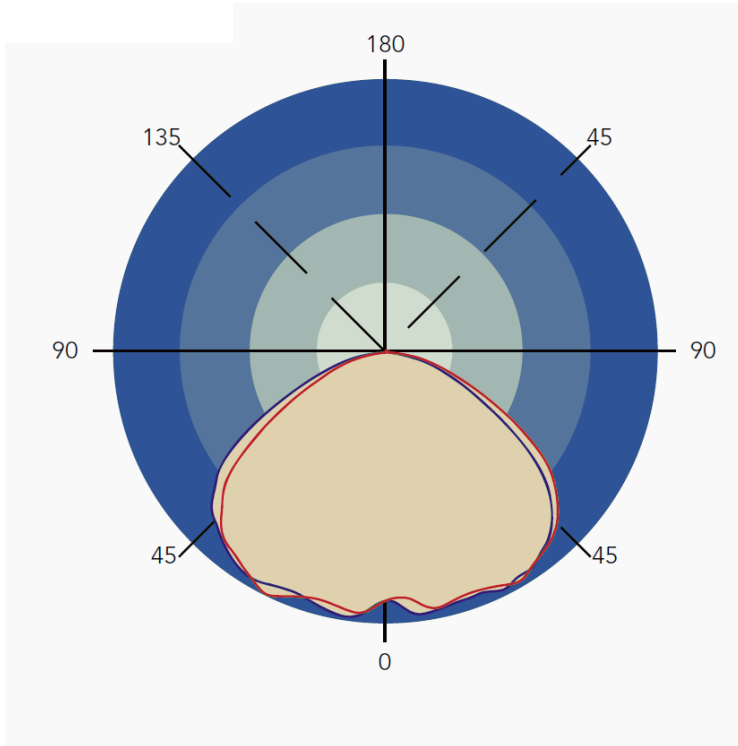

ORDERING

EXAMPLE: HBU LED 100 DMV WH 30 OS

HBU	LED			WH				
1. SERIES	2. GEAR	3. WATTAGE/LUMENS		4. DRIVER	5. FINISH	6. COLOR TEMP		7. SENSOR (O) ¹
HBU	LED	DMV		DMV	WH White	40 4000K	50 5000K	OS Occupancy Sensor
		100	100 Watts 14000 Lumens					
		180	180 Watts 25000 Lumens					
		DHV		DHV				
		90	90 Watts 13000 Lumens					
		140	140 Watts 20500 Lumens					
		*Lumens at 4000K						

Notes:

¹(O) is optional

Dimensions and specifications subject to change without notice.

JOB NAME:

CAT#:

TYPE:

PHOTOMETRICS

Dimensions and specifications subject to change without notice.