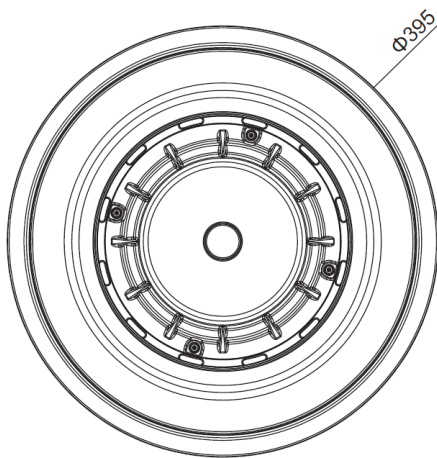

JOB NAME:

CAT#:

TYPE:

APPLICATIONS

This UFO style high bay fixture is perfect for institutional, retail, and commercial applications including: gymnasiums, factories, and warehouses.

FEATURES & BENEFITS

- Operating temperature -40°C to 55°C (-40°F to 131°F)
- Replaces 250W to 400W MH
- Hook or conduit pendant mountable
- Hook mount comes standard
- c_{UL}_{us} listed for wet locations
- 5 year warranty

With Sensor

Without Sensor

DIMENSIONS

Dimensions and specifications subject to change without notice.

JOB NAME:

CAT#:

TYPE:

DIMENSIONS