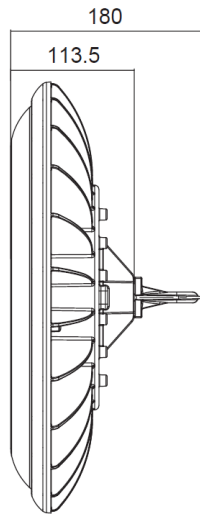

JOB NAME:

CAT#:

TYPE:

APPLICATIONS

This UFO style high bay fixture is perfect for institutional, retail, and commercial applications including: gymnasiums, factories, and warehouses.

FEATURES & BENEFITS

- Operating temperature -40°C to 55°C (-40°F to 131°F)
- Replaces 250W to 400W MH
- Hook or conduit pendant mountable
- Hook mount comes standard
- c_{UL}_{us} listed for wet locations
- 5 year warranty

With Sensor

Without Sensor

DIMENSIONS

Dimensions and specifications subject to change without notice.

JOB NAME:

CAT#:

TYPE:

DIMENSIONS

Notes:

¹(O) is optional

Dimensions and specifications subject to change without notice.

JOB NAME:

CAT#:

TYPE:

PHOTOMETRICS

Dimensions and specifications subject to change without notice.