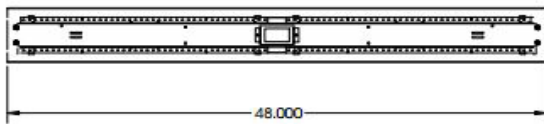

Low Bay Retrofit Kit

Dimensions and specifications subject to change without notice.

RECOGNIZED COMPONENT

Intertek