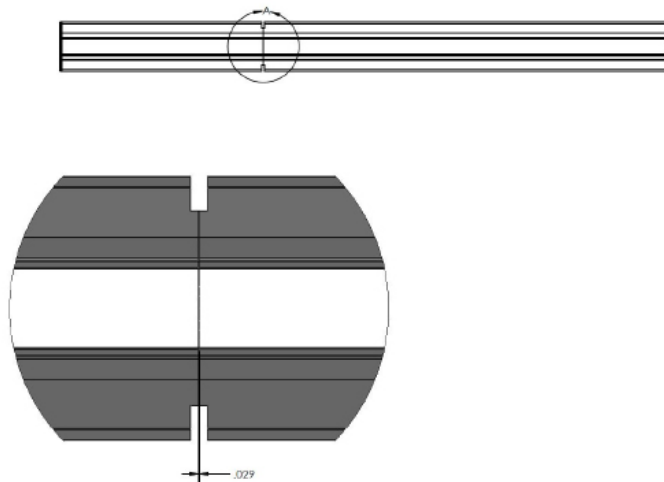

JOB NAME:

CAT#:

TYPE:

ORDERING

EXAMPLE: RKITB 48 LED 22 DMV FR 30 EM

RKITB		LED						
1. SERIES	2. DISTRIBUTION	3. SIZE	4. GEAR	5. WATTAGE/LUMENS	6. DRIVER	7. LENS	8. COLOR TEMP	
RKITB Retail Recessed LED Retrofit Kit	Blank Individual	48 47.87	LED	48 in.		DMV 120-277V Multivolt 0-10V Dimmable	FR Frosted	30 3000K
	CR Continuous Run	96 95.87		22 22 Watts 2682 Lumens	35 3500K			
				24 24 Watts 3475 Lumens	40 4000K			
				30 30 Watts 4310 Lumens	50 5000K			
				35 35 Watts 4920 Lumens				
				48 48 Watts 6475 Lumens				
				57 57 Watts 7755 Lumens				
				97 97 Watts 13580 Lumens				
				96 in.				
				24 24 Watts 3475 Lumens				
		44 44 Watts 5358 Lumens						
		48 48 Watts 6475 Lumens						
		57 57 Watts 7755 Lumens						
		70 70 Watts 9840 Lumens						
		97 97 Watts 12950 Lumens						
		118 118 Watts 15510 Lumens						
		166 166 Watts 24000 Lumens						

9. EM

EM Emergency
Battery Backup

DLC LISTED
RKITB48-LED22DMVFR35
RKITB48CR-LED22DMVFR35
RKITB96-LED44DMVFR35
RKITB96CR-LED44DMVFR35

ROW MOUNTING CONNECTION

Dimensions and specifications subject to change without notice.