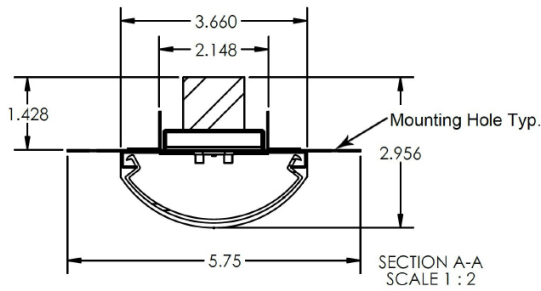

DIMENSIONS

Dimensions In Inches

Dimensions and specifications subject to change without notice.