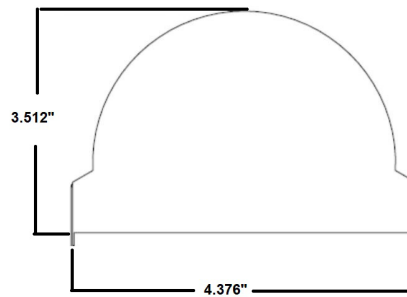

JOB NAME:

CAT#:

TYPE:

APPLICATIONS

Give your area a new clean and sleek look with this designer series retrofit solution. This fixture is sure to enhance any environment. Designed to convert your old 4' or 8' T12 or T8 linear strips or industrial fixtures with New LED Technology.

Choose between 3 aesthetic options: flat lens, dome lens or rounded lens, all provide energy savings and better quality lighting. These flexible options are cost effective and make this a perfect retrofit for : Schools, retail, warehouse, storage or any other facility area currently using strip fixtures. All the kit styles adapt easily to your existing backbox for quick retrofit.

FEATURES & BENEFITS

- Flat Lens, Dome Lens or Rounded Lens
- Size: 4FT: 4.25"W x 48"L
  8FT: 4.25"W x 96"L

DIMENSIONS

Side View

RKBCF

RKBCD

RKBCR

Dimensions and specifications subject to change without notice.