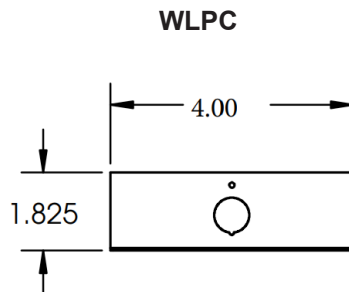

EXAMPLE: WSPC-LED13D12030

Series	Gear	Wattage/Lumens ¹	Driver	Color Temp
WSPC WMPC	LED	13 13 Watts 1000 Lumens	D120 120VAC Triac Dimmable	30 3000K 40 4000K

INC ORDERING DATA

EXAMPLE: WSPCINCLED40

Series	Socket	Lamp Type (Optional)	Color Temp (Optional)
WSPC WMPC	INC Incandescent 120V 40W Max	LED 10Watt A19/E26 120VAC 800 Lamp Lumens Triac Dimmable Energy Star Certified Lamp	30 3000K 40 4000K

Large
(WLPC)

LARGE ORDERING DATA

EXAMPLE: WLPC-LED15DMVCA40

Series	LED Gear	Wattage/Lumens	Driver	Lens	Color Temp
WLPC	LED	15 15 Watts 1500 Lumens	DMV 120-277VAC 0-10V Dimmable	CA Clear Acrylic WA White Acrylic CP Clear Polycarbonate WP White Polycarbonate	40 4000K

DIMENSIONS

*Special Made Deeper housing for LED

*WLPC Lens Dimensions

Dimensions and specifications subject to change without notice.