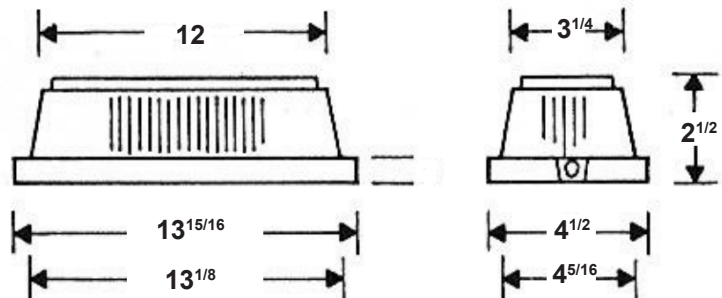

Large
(WLPC)

LARGE ORDERING DATA

EXAMPLE: WLPC-LED15DMVCA40

Series	LED Gear	Wattage/Lumens	Driver	Lens	Color Temp
WLPC	LED	15 15 Watts 1500 Lumens	DMV 120-277VAC 0-10V Dimmable	CA Clear Acrylic WA White Acrylic CP Clear Polycarbonate WP White Polycarbonate	40 4000K

DIMENSIONS

*Special Made Deeper housing for LED

*WLPC Lens Dimensions

Dimensions and specifications subject to change without notice.