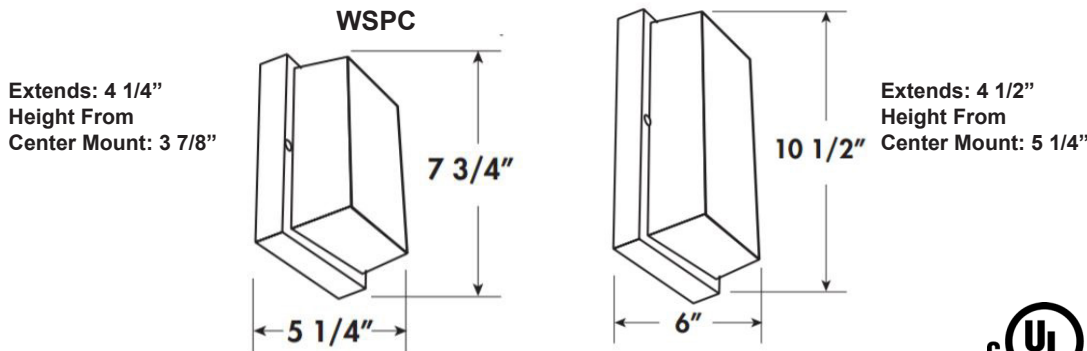

Notes:

¹Approximate lumens from LED source

DIMENSIONS

Dimensions and specifications subject to change without notice.

CAT#			
JOB NAME		TYPE	

FEATURES & BENEFITS

- ◆ Suitable for wet location
- ◆ Powder coated fitter
- ◆ Tamper proof screws
- ◆ Special made deeper housing
- ◆ White or clear polycarbonate, or white or clear acrylic lens

Large
(WLPC)

LARGE ORDERING DATA

EXAMPLE: WLPC-LED15DMVCA40

Series	LED Gear	Wattage/Lumens	Driver	Lens	Color Temp
WLPC	LED	15 15 Watts 1500 Lumens	DMV 120-277VAC 0-10V Dimmable	CA Clear Acrylic WA White Acrylic CP Clear Polycarbonate WP White Polycarbonate	40 4000K

DIMENSIONS

*Special Made Deeper housing for LED

*WLPC Lens Dimensions

Dimensions and specifications subject to change without notice.