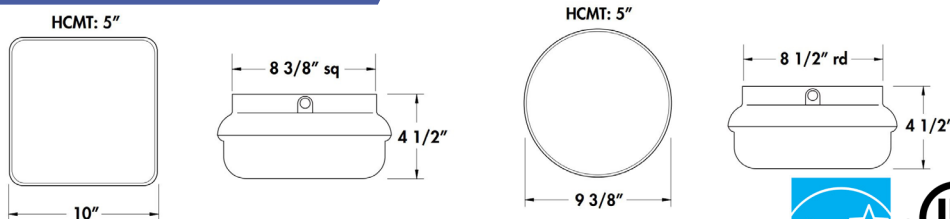

ORDERING DATA

EXAMPLE: WRCLEDB22MVWH40

Series	Gear	Finish	Wattage & Lumens	Driver	Lens	Color Temp	Options
WRC 10" round fixture	LED	B Black W White	13 13 Watts 1000 Lumens ¹ 14 14 Watts 1400 Lumens ¹ 22 22 Watts 1824 Lumens ² 23 23 Watts 1900 Lumens ¹	D120 120V Dimmable ³ MV 120-277VAC ⁴	WH White FP Frosted Prismatic	30 3000K 40 4000K	OS OCC Sensor
WSC 10" square fixture							

¹Must include color temperature
²Must include LED Lamp Type

DIMENSIONS

Dimensions and specifications subject to change without notice.

◆ 800-444-WATT ◆ www.mobern.com ◆

8200 Stayton Dr., Ste. 500, Jessup, MD 20794