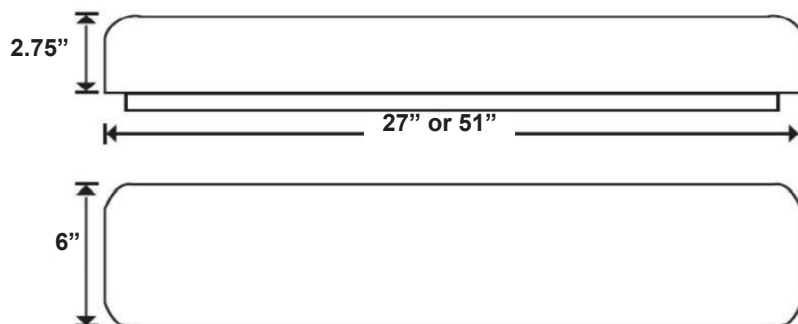

FEATURES & BENEFITS

- ◆ .110" thick custom compounded LED frosted Acrylic Sheet
- ◆ Added impact modifier in the acrylic enhances the durability of the lens
- ◆ Metal parts die formed from heavy gauge cold roll steel

ORDERING DATA

EXAMPLE: WP24-LED24DMV30

WP		LED		Driver		Color Temp	
Series	Size	Gear	Wattage/Lumens	Driver			
WP Wall Puff Series	24 27 in 48 51 in	LED	24 <u>2 ft.</u> 24 watts 2,250 lumens 48 <u>4 ft.</u> 48 watts 4,500 lumens	DMV 120-277VAC 0-10V Dimmable		30 3000K 35 3500K 40 4000K 50 5000K	

DIMENSIONS

Dimensions and specifications subject to change without notice.

◆ 800-444-WATT ◆ www.mobern.com ◆
8200 Stayton Dr., Ste. 500, Jessup, MD 20794

CAT#

JOB NAME

TYPE