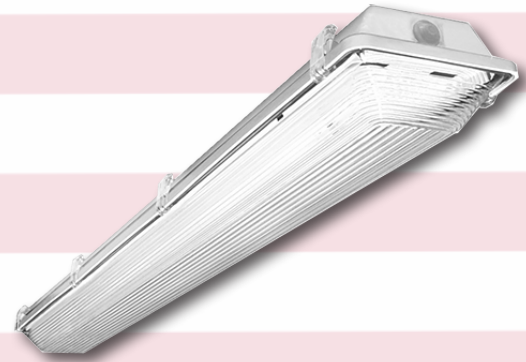

APPLICATIONS

Introducing the Mobern VW-LED Premium grade enclosed and gasketed vaportight fixture. This Energy-Saving High Performance LED Vaportight is ideal for both indoor and outdoor applications where dust and water resistance is required. Ideal for parking garages, cold storage, marinas, barns, canopies, car washes, poultry farms, agricultural applications and other areas susceptible to corrosive and wet conditions.

SPECIFICATIONS

High quality enclosed fiberglass fixture features a unique continuous poured gasket which completely fills channel for maximum seal integrity. Diffuser is held in place with POM retaining latches. Stainless steel latches are recommended for the following applications: agriculture, car washes, food processing and swimming pools. Hole is 7/8" diameter and is provided with a plastic plug on one end for conduit attachment. Offset mounting pads which keeps luminaire level and slightly off of mounting surface are formed within the housing. Standard diffuser is high impact acrylic with textured pattern designed for high efficiency while providing reduced glare. Listed by and bears ETL label.