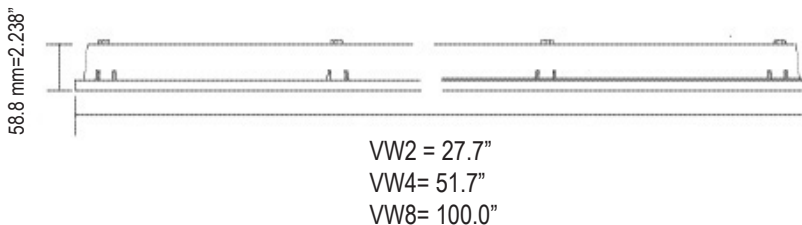

- ◆ Stainless steel mounting bracket
- ◆ Mounts fixture at 45° angle from wall or ceiling
- ◆ **VW-MB2L-2PK-45DEG**

- ◆ Stainless steel mounting bracket w/bail
- ◆ **VW-MB2L-B-2PK**
- ◆ (Recommended for cable hanging)

- ◆ Stainless steel mounting bracket
- ◆ **VW-MB2L-2PK**

Note:

* To replace latches on entire fixture order 6 latches for 2 Ft., 8 latches for 4 Ft., and 14 latches for 8 Ft.

DIMENSIONS

Side View

End View

Size	Operating Temperature Range
2 ft	- 20°C (-4°F) to 39°C (102°F)
4 ft	- 20°C (-4°F) to 35°C (95°F)
8 ft	- 20°C (-4°F) to 39°C (102°F)