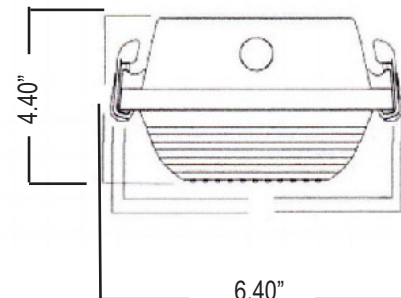

- ◆ Stainless steel mounting bracket
- ◆ Mounts fixture at 45° angle from wall or ceiling
- ◆ **VW-MB2L-2PK-45DEG**

- ◆ Stainless steel mounting bracket w/bail
- ◆ **VW-MB2L-B-2PK**
- ◆ (Recommended for cable hanging)

- ◆ Stainless steel mounting bracket
- ◆ **VW-MB2L-2PK**

Note:

* To replace latches on entire fixture order 6 latches for 2 Ft., 8 latches for 4 Ft., and 14 latches for 8 Ft.

DIMENSIONS

Side View

End View

Size	Operating Temperature Range
2 ft	- 20°C (-4°F) to 39°C (102°F)
4 ft	- 20°C (-4°F) to 35°C (95°F)
8 ft	- 20°C (-4°F) to 39°C (102°F)