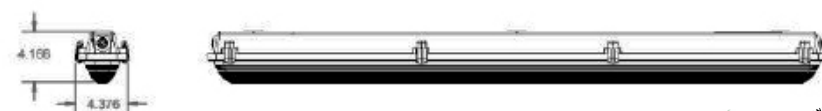

SPECIFICATIONS

High quality enclosed fiberglass fixture features a unique continuous poured gasket which completely fills channel for maximum seal integrity. Diffuser is held in place with POM retaining latches. Stainless steel latches are recommended for the following applications: agriculture, car washes, food processing and swimming pools. Hole is 7/8" diameter and is provided with a plastic plug on one end for conduit attachment. Offset mounting pads which keeps luminaire level and slightly off of mounting surface are formed within the housing. Standard diffuser is high impact acrylic with textured pattern designed for high efficiency while providing reduced glare.

DLC Listed Models

VWN4P-LED34MVSFxx xx = 30,35,40,50

DIMENSIONS

Housing Only

RC/RF Lens

End View

Lumens are subject to a tolerance $\pm 10\%$
Wattage is approximate and subject to a tolerance of $\pm 5\%$
Dimensions and specifications subject to change without notice.