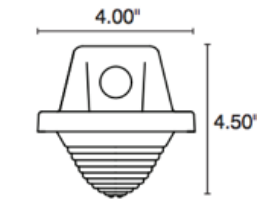

SPECIFICATIONS

High quality enclosed fiberglass fixture features a unique continuous poured gasket which completely fills channel for maximum seal integrity. Diffuser is held in place with POM retaining latches. Stainless steel latches are recommended for the following applications: agriculture, car washes, food processing and swimming pools. Hole is 7/8" diameter and is provided with a plastic plug on one end for conduit attachment. Offset mounting pads which keeps luminaire level and slightly off of mounting surface are formed within the housing. Standard diffuser is high impact acrylic with textured pattern designed for high efficiency while providing reduced glare.

DLC Listed Models

VWN4P-LED34MVSFxx xx = 30,35,40,50

DIMENSIONS

Housing Only

RC/RF Lens

End View

Lumens are subject to a tolerance $\pm 10\%$
Wattage is approximate and subject to a tolerance of $\pm 5\%$
Dimensions and specifications subject to change without notice.