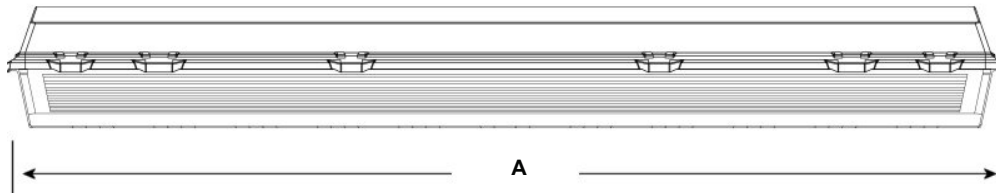

NEMA 4X

SPECIFICATIONS

These vaportite LED high bay fixtures are versatily designed for long life and durability when used as prescribed. Gear trays are die formed from cold rolled steel with a minimum 87% total reflectance and supported by 4 stainless steel spring fittings, the fixture can be opened or latched from either side for easy installation and maintenance. The stainless steel latches provide durability and chemical resistance. The captive design of the latch will not allow it to fly off during maintenance. There are twelve latches per unit to assure positive lens retention, which can be made tamper resistant with the addition of tamper resistant stainless steel screws. Lenses are available in water clear or frosted in a choice of 100% impact resistant acrylic for maximum light transmission and longevity or UV stabilized polycarbonate for temperature extremes and maximum impact resistance. Easily mounted with V-hooks, cables, or special ceiling mount brackets, no holes need to be drilled through the housing. Stainless steel V-hooks with hook hangers are available and are UL rated for 4 times the fixture weight. Cable hangers are compatible with cable systems for easy installation. The stainless steel ceiling mount system allows 1.25" between the ceiling and housing for heat dissipation, air flow, and cleaning. Perfect for those applications that require: washability/hose down, the ability to withstand reduced temperatures and moderate impact, and that seals out dust and other contaminants. Designed for easy assembly, installation, and maintenance.

Dimensions and specifications subject to change without notice.

◆ 800-444-WATT ◆ www.mobern.com ◆

8200 Stayton Dr., Ste. 500, Jessup, MD 20794

CAT#

JOB NAME

TYPE

DIMENSIONS

SIDE VIEW

END VIEW

A	B	C
51.91"	14.61"	5.95"

**COMES WITH STAINLESS
STEEL LATCHES AND
MOUNTING BRACKETS**

MOUNTING ACCESSORIES

H137 - V-Hook Brackets (2)
Each Hook Sold Separately
order 2 per fixture

AC-120-YHOOK -120" Cables (2)