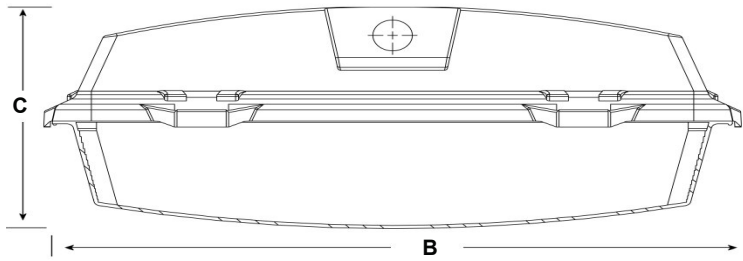

DIMENSIONS

SIDE VIEW

END VIEW

A	B	C
51.91"	14.61"	5.95"

**COMES WITH STAINLESS
STEEL LATCHES AND
MOUNTING BRACKETS**

MOUNTING ACCESSORIES

Dimensions and specifications subject to change without notice.