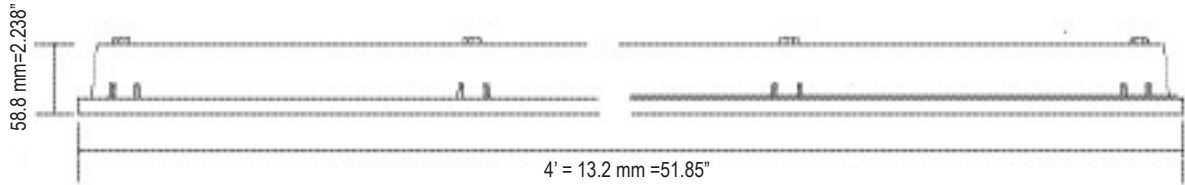

#### DLC Listed Models

Models	Input Watts	Color Temp(K)	Initial Lumens (lm)	Efficacy (lm/W)	CRI
VW4PG-LED51UDMVSF40	51	4000	5014	98.31	>80
VW4LB-LED84UDMV11SF40	84	4000	8710	103	>80

Dimensions and specifications subject to change without notice.

**DIMENSIONS**

Side View

End View

**ACCESSORIES**

Clips and Hangers Accessories

- ◆ Replacement white latch
- ◆ 2 Ft. & 4 Ft. - H123

- ◆ Stainless steel latch kit
- ◆ 2 Ft. & 4 Ft - H126

- ◆ Stainless steel mounting bracket
- ◆ VW-MB2L-2PK