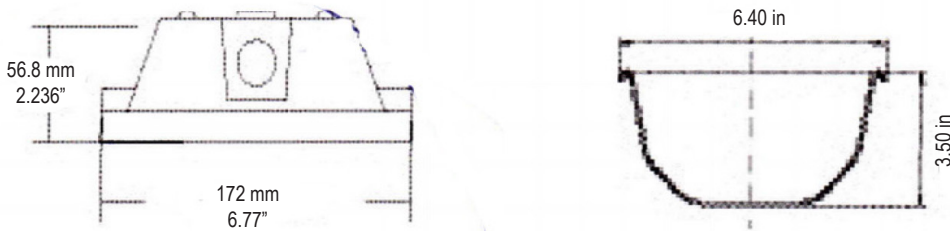

#### DLC Listed Models

Models	Input Watts	Color Temp(K)	Initial Lumens (lm)	Efficacy (lm/W)	CRI
VW4PG-LED51UDMVSF40	51	4000	5014	98.31	>80
VW4LB-LED84UDMV11SF40	84	4000	8710	103	>80

Dimensions and specifications subject to change without notice.

**DIMENSIONS**

Side View

End View

**ACCESSORIES**

Clips and Hangers Accessories

- ◆ Replacement white latch
- ◆ 2 Ft. & 4 Ft. - H123

- ◆ Stainless steel latch kit
- ◆ 2 Ft. & 4 Ft - H126

- ◆ Stainless steel mounting bracket
- ◆ VW-MB2L-2PK