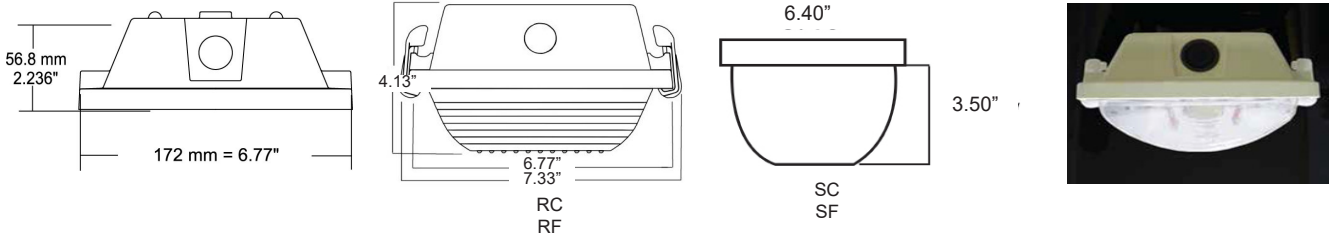

ACCESSORIES

Clips and Hangers Accessories

- Replacement white latch (sold as each)
- H123 - 2 Ft., 4 Ft. & 8 Ft.*

- Stainless steel latch kit set
- H126 - 2 Ft. & 4 Ft.
- H127 - 8 Ft.

- Stainless steel mounting bracket
- Mounts fixture at 45° angle from wall or ceiling
- VW-MB2L-2PK-45DEG

- Stainless steel mounting bracket w/bail
- VW-MB2L-B-2PK
- (Recommended for cable hanging)

- Stainless steel mounting bracket
- VW-MB2L-2PK

Note:

* To replace latches on entire fixture order 6 latches for 2 Ft., 8 latches for 4 Ft., and 14 latches for 8 Ft.

Dimensions and specifications subject to change without notice.

◆ 800-444-WATT ◆ www.mobern.com ◆

8200 Stayton Dr., Ste. 500, Jessup, MD 20794

CAT#

JOB NAME

TYPE