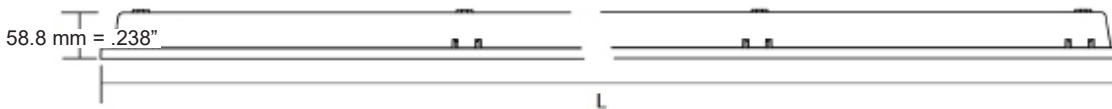

**Cord & Whip Ordering Chart (Add to End of Fixture Part Number)

Part No.	# of Wires	Length	End Fitting	Finish	Voltage	Amps (TL Only)
WP - Whip CS - Cordset	(Blank) 3 Wire 4 - 4 Wire 5 - 5 Wire 6 - 6 Wire	(Blank) 6 feet 8 - 8 feet 10 - 10 feet 12 - 12 feet 15 - 15 feet	(Blank) No Plug P* - Standard Plug TL* - Twist Lock	BK - Black WH - White	(Blank) 120-277V 120 - 120V 277 - 277V 347 - 347V 480 - 480V	15 - 15 Amps 20 - 20 Amps

DIMENSIONS

DLC Listed	
VW4-LED23DMVSSFxx	xx=30,35,40,50
VW4-LED35DMVSSFxx	xx=30,35,40,50
VW4-LED48DMVSSFxx	xx=30,35,40,50
VW4-LED57DMVSSFxx	xx=30,35,40,50

Dimensions	Length	Width
2 ft.	27.68"	7.33"
4 ft.	51.85"	7.33"
8 ft.	100.00"	7.33"

Fixture Depth Options	
SSC + SSF	4.27"
RF + RC	4.38"
SC + SF	5.75"

Side View

End View

SSF Lens
SSC Lens