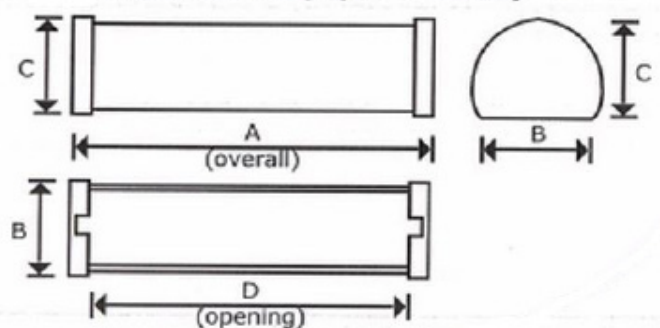

SPECIFICATIONS

The diffuser assembly consists of a solid white, clear, fluted or white fluted profile mated to a choice of end cap sizes and colors. We have expanded the range of offerings on the End Cap Bar to include a new frosted ribbed diffuser. The new diffusers give the appearance of frosted glass, while maintaining the shipping and usage durability of acrylic. The diffuser is available with full range of standard caps, narrow caps, inclusive of all marble colors and trim options.

ORDERING DATA

EXAMPLE: VB-217MVSWC

VB							
Series	Lamps	Lamp Type		Ballast Type	Diffuser Options	Color Options	Trim Options
VB	1	14	T5	MV Multi-volt	Blank White Smooth	IV Ivory	C Chrome
VBN	2	17	T8	120V-277V	WR White Ribbed	BM Black Marble	B Brass
(narrow)		24	T5H	PMV Program Start	CR Clear Ribbed	VG Verde Green	(none) No trim
		25	T8	Multivolt	FR Frosted Ribbed	PM Peach Marble	
		28	T5			SW Solid White (translucent)	
		32	T8			AL Alabaster	
		54	T5HO			TO Tortoise	
						WM White Marble	
						BW Bone White	
						BG Black Gravel	

Standard End Cap (1 1/2" wide) - EC

Narrow End Cap (1/2" wide) - ECN

Dimensions and specifications subject to change without notice.