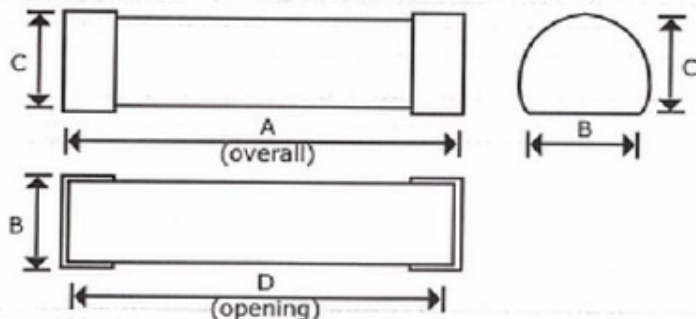

SPECIFICATIONS

The diffuser assembly consists of a solid white, clear, fluted or white fluted profile mated to a choice of end cap sizes and colors. We have expanded the range of offerings on the End Cap Bar to include a new frosted ribbed diffuser. The new diffusers give the appearance of frosted glass, while maintaining the shipping and usage durability of acrylic. The diffuser is available with full range of standard caps, narrow caps, inclusive of all marble colors and trim options.

Standard End Cap (1 1/2" wide) - EC

Narrow End Cap (1/2" wide) - ECN

Dimensions and specifications subject to change without notice.