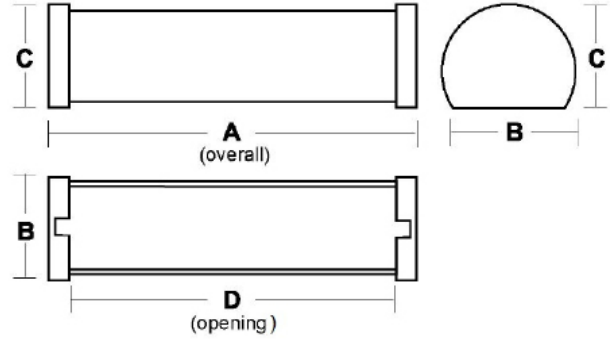

Dimensions and specifications subject to change without notice.

◆ 800-444-WATT ◆ www.mobern.com ◆

8200 Stayton Dr., Ste. 500, Jessup, MD 20794

CAT#

JOB NAME

TYPE

**Dimensions**

**Standard End Cap (1 1/2" wide) - VB**

Series	Length	A	B	C	D
VB	24	25 1/2"	4 3/4"	4"	24 1/8"
VB	48	49 1/2"	4 3/4"	4"	48 1/8"

**Narrow End Cap (1/2" wide) - VBN**

Series	Length	A	B	C	D
VBN	24	25 1/2"	4 3/4"	4"	25"
VBN	48	49 1/2"	4 3/4"	4"	49"