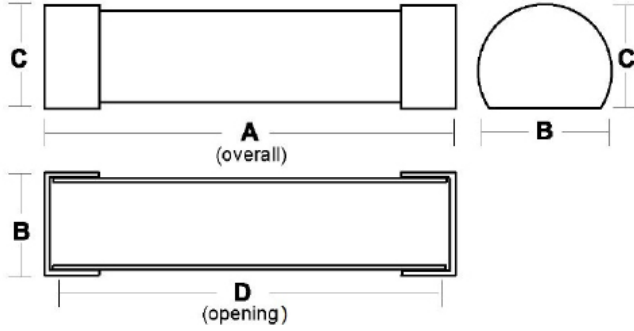

Dimensions and specifications subject to change without notice.

◆ 800-444-WATT ◆ www.mobern.com ◆

8200 Stayton Dr., Ste. 500, Jessup, MD 20794

CAT#

JOB NAME

TYPE

**Dimensions**

**Standard End Cap (1 1/2" wide) - VB**

Series	Length	A	B	C	D
VB	24	25 1/2"	4 3/4"	4"	24 1/8"
VB	48	49 1/2"	4 3/4"	4"	48 1/8"

**Narrow End Cap (1/2" wide) - VBN**

Series	Length	A	B	C	D
VBN	24	25 1/2"	4 3/4"	4"	25"
VBN	48	49 1/2"	4 3/4"	4"	49"