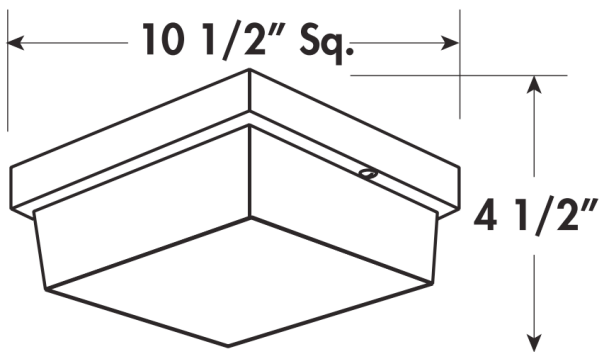

DIMENSIONS

Dimensions and specifications subject to change without notice.

◆ 800-444-WATT ◆ www.mobern.com ◆
8200 Stayton Dr., Ste. 500, Jessup, MD 20794

CAT#

JOB NAME

TYPE