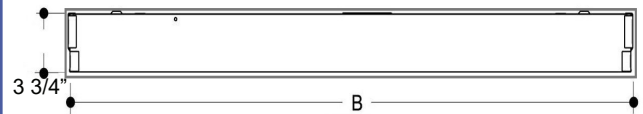

DIMENSIONS

TOP VIEWS

MODEL CONFIGURATION

A

2' x 2'
2' x 4'

23 3/4"
23 3/4"

23 3/4"
47 3/4"

SIDE VIEW

B

END VIEW

Dimensions and specifications subject to change without notice.

◆ 800-444-WATT ◆ www.mobern.com ◆
8200 Stayton Dr., Ste. 500, Jessup, MD 20794

CAT#

JOB NAME

TYPE