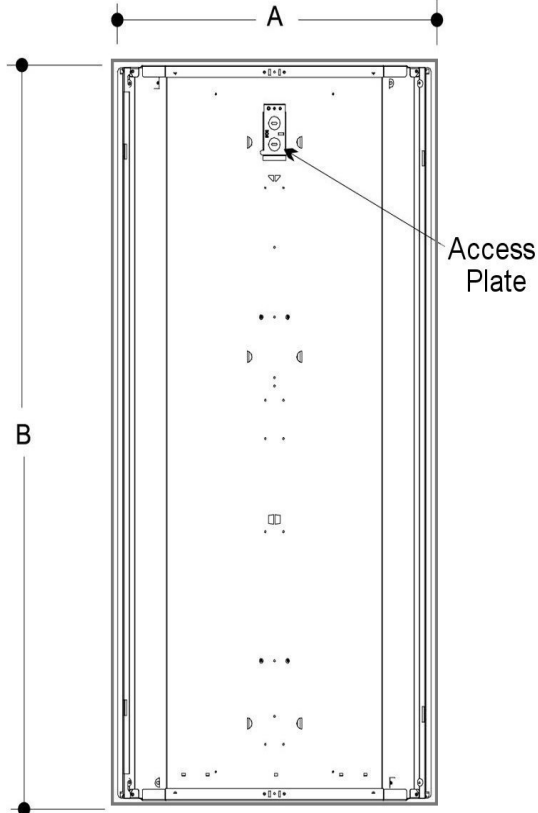

DIMENSIONS

TOP VIEWS

MODEL CONFIGURATION

A

2' x 2'
2' x 4'

23 3/4"
23 3/4"

23 3/4"
47 3/4"

SIDE VIEW

B

END VIEW

Dimensions and specifications subject to change without notice.

◆ 800-444-WATT ◆ www.mobern.com ◆
8200 Stayton Dr., Ste. 500, Jessup, MD 20794

CAT#

JOB NAME

TYPE