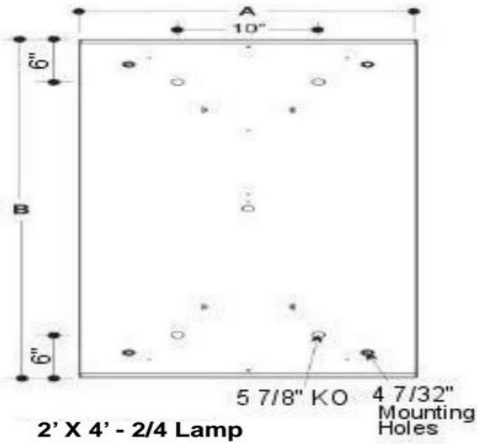

### ORDERING DATA

**EXAMPLE: SPR 22 9 LED 24 DMV 30**

SPR									
Series	Size		Cell #	Gear	Wattage		Driver Type	Color Temp	Options
<b>SPR</b>	<b>14</b>	1x4	<b>8</b>	<b>LED</b>	<b>24</b>	<u>2x2</u>	<b>DMV</b> Dimmable driver	<b>30</b> 3000K	<b>EM</b> Emergency battery pack
Premium	<b>22</b>	2x2	<b>9</b>		24W	2725 Lumens	Factory Installed	<b>35</b> 3500K	10W ~ 1300 Lumens
Surface	<b>24</b>	2x4	<b>12</b>		30W	3300 Lumens	120-277VAC	<b>40</b> 4000K	<b>EM5</b> Emergency battery pack
Parabolic			<b>16</b>		47W	4330 Lumens	Multivolt, 0-10V	<b>50</b> 5000K	5W ~ 650 Lumens
			<b>18</b>			<u>1x4</u>	Dimming		
			<b>24</b>		<b>32</b>	32W			
			<b>32</b>		48W	3600 Lumens			
					<b>48</b>	48W			
						<u>2x4</u>			
					<b>48</b>	48W			
					<b>60</b>	60W			
					<b>85</b>	85W			
						8675 Lumens			

Dimensions and specifications subject to change without notice.

CAT#	
JOB NAME	TYPE

**DIMENSIONS**

**TOP VIEW**

**END VIEW**

**SIDE VIEW**

MODEL CONFIGURATION	A	B
2' x 2'	24"	24"
2' x 4'	24"	48"

Dimensions and specifications subject to change without notice.