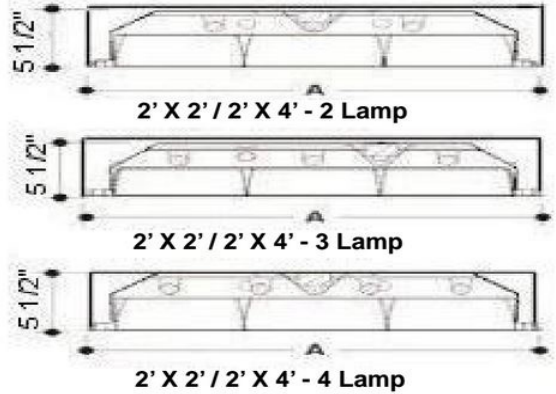

Dimensions and specifications subject to change without notice.

CAT#	
JOB NAME	TYPE

**DIMENSIONS**

**TOP VIEW**

**END VIEW**

**SIDE VIEW**

MODEL CONFIGURATION	A	B
2' x 2'	24"	24"
2' x 4'	24"	48"

Dimensions and specifications subject to change without notice.