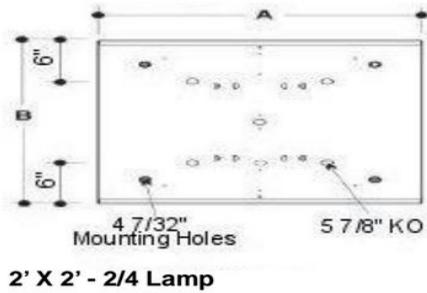

### ORDERING DATA

**EXAMPLE: SPR 22 9 LED 24 DMV 30**

SPR									
Series	Size		Cell #	Gear	Wattage		Driver Type	Color Temp	Options
<b>SPR</b>	<b>14</b>	1x4	<b>8</b>	<b>LED</b>	<b>24</b>	<u>2x2</u>	<b>DMV</b> Dimmable driver	<b>30</b> 3000K	<b>EM</b> Emergency battery pack
Premium	<b>22</b>	2x2	<b>9</b>		24W	2725 Lumens	Factory Installed	<b>35</b> 3500K	10W ~ 1300 Lumens
Surface	<b>24</b>	2x4	<b>12</b>		30W	3300 Lumens	120-277VAC	<b>40</b> 4000K	<b>EM5</b> Emergency battery pack
Parabolic			<b>16</b>		47W	4330 Lumens	Multivolt, 0-10V	<b>50</b> 5000K	5W ~ 650 Lumens
			<b>18</b>			<u>1x4</u>	Dimming		
			<b>24</b>		<b>32</b>	32W			
			<b>32</b>		48W	3600 Lumens			
					<b>48</b>	48W			
						<u>2x4</u>			
					<b>48</b>	48W			
					<b>60</b>	60W			
					<b>85</b>	85W			
						8675 Lumens			

Dimensions and specifications subject to change without notice.

CAT#	
JOB NAME	TYPE

**DIMENSIONS**

**TOP VIEW**

**END VIEW**

**SIDE VIEW**

MODEL CONFIGURATION	A	B
2' x 2'	24"	24"
2' x 4'	24"	48"

Dimensions and specifications subject to change without notice.