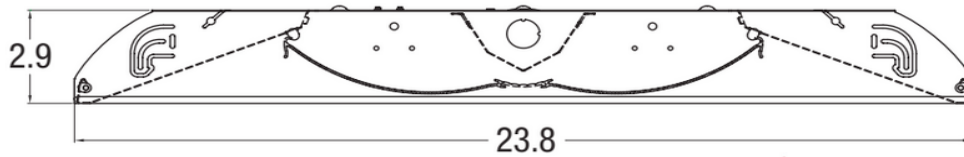

Dimensions and specifications subject to change without notice.

◆ 800-444-WATT ◆ www.mobern.com ◆
8200 Stayton Dr., Ste. 500, Jessup, MD 20794

CAT#	
JOB NAME	
TYPE	

DIMENSIONS

Cross Section

Dimensions and specifications subject to change without notice. ©