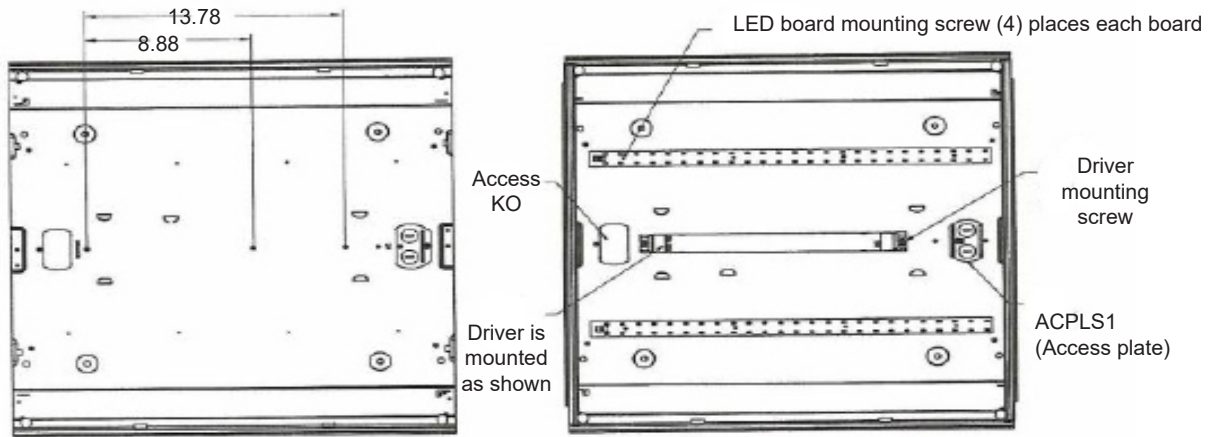

Dimensions and specifications subject to change without notice.

◆ 800-444-WATT ◆ www.mobern.com ◆
8200 Stayton Dr., Ste. 500, Jessup, MD 20794

CAT#	
JOB NAME	
TYPE	

DIMENSIONS

Cross Section

Dimensions and specifications subject to change without notice. ©