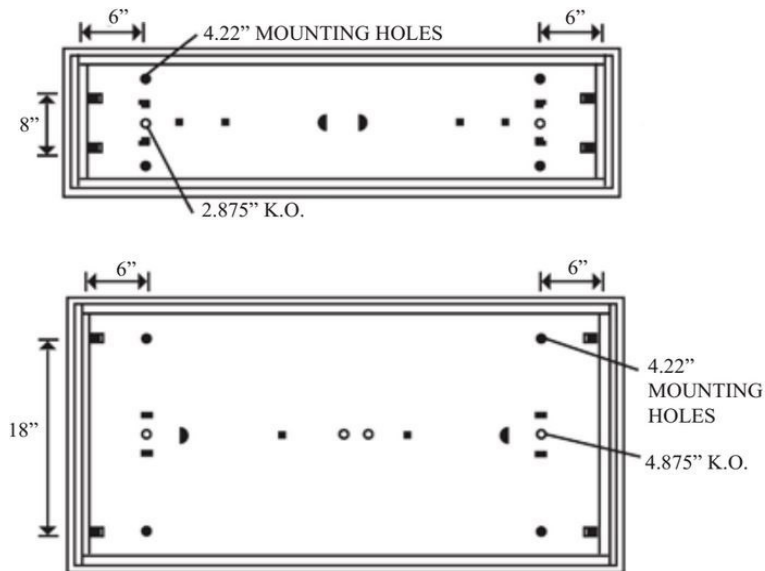

### SPECIFICATIONS

Die formed and spot welded, 22 gauge cold rolled steel housing. Spot welded for rigidity and clean appearance. Driver cover snaps into place eliminating the need for tools when accessing the driver. Diffuser hinges from either side in a lift and shift manner and is self centering. Specially formed plastic diffuser produces flawless light source with even illumination on all sides and no distracting dark spots. Invisible hanging clips permit removal of lens from either side. Listed by and bears **ETL** label.

### ORDERING DATA

**EXAMPLE: SC24-LED57DMV40**

SC		LED			DMV			
Series	Nominal Size	Gear	Wattage		Driver	Color Temp		Options
<b>SC</b>	<b>14</b> 1' x 4' <b>22</b> 2' x 2' <b>24</b> 2' x 4'	<b>LED</b>	<b>1x4/2x4</b>		<b>DMV</b> 120-277VAC 0-10V Dimmable	<b>30</b> 3000K <b>35</b> 3500K <b>40</b> 4000K <b>50</b> 5000K	<b>EM</b> 10W, 1200 lumen battery backup <b>EM5</b> 5W, 600 lumen battery backup <b>EM7</b> 7W, 840 lumen battery backup	
			<b>2x2</b>					
			<b>24</b> 24W 2250 Lumens <b>28</b> 28W 2550 Lumens					

Dimensions and specifications subject to change without notice.

**DIMENSIONS**

**SIDE VIEW**

**TOP VIEWS**

**CROSS SECTIONS**

Dimensions and specifications subject to change without notice.