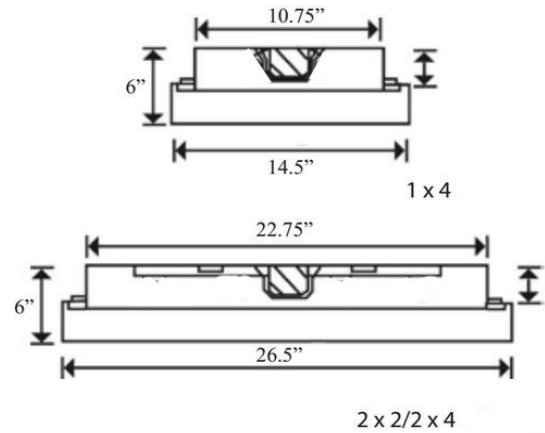

### SPECIFICATIONS

Die formed and spot welded, 22 gauge cold rolled steel housing. Spot welded for rigidity and clean appearance. Driver cover snaps into place eliminating the need for tools when accessing the driver. Diffuser hinges from either side in a lift and shift manner and is self centering. Specially formed plastic diffuser produces flawless light source with even illumination on all sides and no distracting dark spots. Invisible hanging clips permit removal of lens from either side. Listed by and bears **ETL** label.

Dimensions and specifications subject to change without notice.

**DIMENSIONS**

**SIDE VIEW**

**TOP VIEWS**

**CROSS SECTIONS**

Dimensions and specifications subject to change without notice.