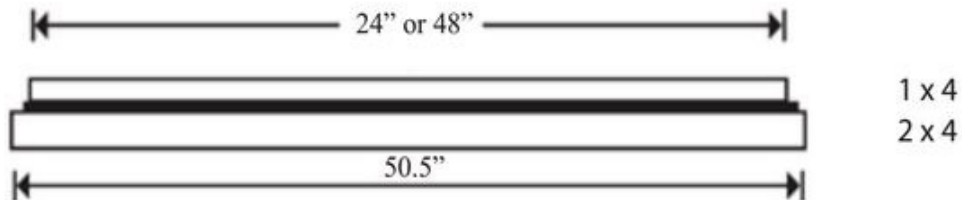

### SPECIFICATIONS

Die formed and spot welded, 22 gauge cold rolled steel housing. Spot welded for rigidity and clean appearance. Driver cover snaps into place eliminating the need for tools when accessing the driver. Diffuser hinges from either side in a lift and shift manner and is self centering. Specially formed plastic diffuser produces flawless light source with even illumination on all sides and no distracting dark spots. Invisible hanging clips permit removal of lens from either side. Listed by and bears **ETL** label.

### ORDERING DATA

**EXAMPLE: SC24-LED57DMV40**

SC		LED			DMV			
Series	Nominal Size	Gear	Wattage		Driver	Color Temp		Options
<b>SC</b>	<b>14</b> 1' x 4' <b>22</b> 2' x 2' <b>24</b> 2' x 4'	<b>LED</b>	<b>1x4/2x4</b>		<b>DMV</b> 120-277VAC 0-10V Dimmable	<b>30</b> 3000K <b>35</b> 3500K <b>40</b> 4000K <b>50</b> 5000K	<b>EM</b> 10W, 1200 lumen battery backup <b>EM5</b> 5W, 600 lumen battery backup <b>EM7</b> 7W, 840 lumen battery backup	
			<b>2x2</b>					
			<b>24</b> 24W 2250 Lumens <b>28</b> 28W 2550 Lumens					

Dimensions and specifications subject to change without notice.

**DIMENSIONS**

**SIDE VIEW**

**TOP VIEWS**

**CROSS SECTIONS**

Dimensions and specifications subject to change without notice.