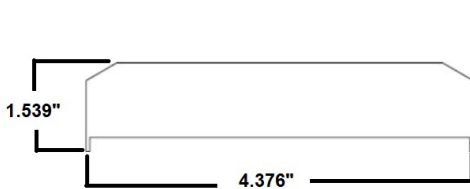

FEATURES & BENEFITS

- ◆ Flat Lens, Dome Lens or Rounded Lens
- ◆ Size: 4FT: 4.25"W x 48"L
8FT: 4.25"W x 96"L

RKBCF - (Flat Lens)

RKBCD - (Dome Lens)

RKBCR - (Round Lens)

ORDERING DATA

EXAMPLE: RKBCF48LED20DMV30

Series	Length	Width	LED Gear	Wattage/Lumens	Driver	Color Temp
RKBCF LED Retrofit Strip Flat Lens	48 48 inch 96 96 inch	(Blank) 4.25" <small>*Consult for other options</small>	LED	4 ft. 20 20 Watts 2700 Lumens 30 30 Watts 3500 Lumens 41 41 Watts 4300 Lumens 58 58 Watts 6700 Lumens	DMV 120-277VAC 0-10V Dimming Multivolt SDMV Step Dimming 120-277VAC 100%-40%	30 3000K 35 3500K 40 4000K 50 5000K
RKBCD LED Retrofit Strip Dome Lens				8 ft. 40 40 Watts 4700 Lumens 60 60 Watts 6900 Lumens 82 82 Watts 8900 Lumens 116 134 Watts 13400 Lumens		
RKBCR LED Retrofit Strip Round Lens						

DIMENSIONS

Side View

RKBCF

RKBCD

RKBCR

Dimensions and specifications subject to change without notice.