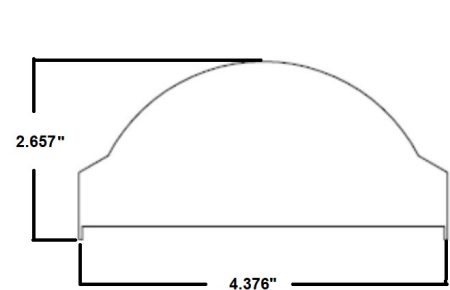

FEATURES & BENEFITS

- ◆ Flat Lens, Dome Lens or Rounded Lens
- ◆ Size: 4FT: 4.25"W x 48"L
8FT: 4.25"W x 96"L

RKBCF - (Flat Lens)

RKBCD - (Dome Lens)

RKBCR - (Round Lens)

ORDERING DATA

EXAMPLE: RKBCF48LED20DMV30

Series	Length	Width	LED Gear	Wattage/Lumens	Driver	Color Temp
RKBCF LED Retrofit Strip Flat Lens	48 48 inch 96 96 inch	(Blank) 4.25" <small>*Consult for other options</small>	LED	4 ft. 20 20 Watts 2700 Lumens 30 30 Watts 3500 Lumens 41 41 Watts 4300 Lumens 58 58 Watts 6700 Lumens	DMV 120-277VAC 0-10V Dimming Multivolt SDMV Step Dimming 120-277VAC 100%-40%	30 3000K 35 3500K 40 4000K 50 5000K
RKBCD LED Retrofit Strip Dome Lens				8 ft. 40 40 Watts 4700 Lumens 60 60 Watts 6900 Lumens 82 82 Watts 8900 Lumens 116 134 Watts 13400 Lumens		
RKBCR LED Retrofit Strip Round Lens						

DIMENSIONS

Side View

RKBCF

RKBCD

RKBCR

Dimensions and specifications subject to change without notice.