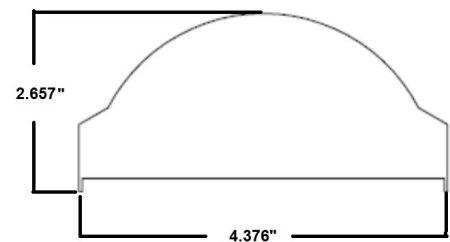

RKBCF - (Flat Lens)

RKBCD - (Dome Lens)

RKBCR - (Round Lens)

**FEATURES & BENEFITS**

- ◆ Flat Lens, Dome Lens or Rounded Lens
- ◆ Size: 4FT: 4.25"W x 48"L  
8FT: 4.25"W x 96"L

**ORDERING DATA**

**EXAMPLE: RKBCF48LED20DMV30**

Series	Size	LED Gear	Wattage/Lumens	Driver	Color Temp
<b>RKBCF</b> LED Retrofit Strip Flat Lens	<b>48</b> 48 inch <b>96</b> 96 inch	<b>LED</b>	<b>4 ft.</b> <b>20</b> 20 Watts 2700 Lumens <b>30</b> 30 Watts 3500 Lumens <b>41</b> 41 Watts 4300 Lumens <b>58</b> 58 Watts 6700 Lumens	<b>DMV</b> 120-277VAC 0-10V Dimming Multivolt	<b>30</b> 3000K <b>35</b> 3500K <b>40</b> 4000K <b>50</b> 5000K
<b>RKBCD</b> LED Retrofit Strip Dome Lens			<b>8 ft.</b> <b>40</b> 40 Watts 4700 Lumens <b>60</b> 60 Watts 6900 Lumens <b>82</b> 82 Watts 8900 Lumens <b>116</b> 134 Watts 13400 Lumens		
<b>RKBCR</b> LED Retrofit Strip Round Lens					

**DIMENSIONS**

**Side View**

**RKBCF**

**RKBCD**

**RKBCR**

Dimensions and specifications subject to change without notice.

CAT#			
JOB NAME		TYPE	