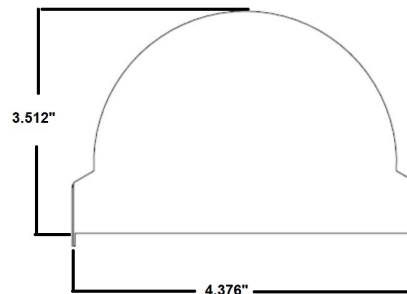

RKBCF - (Flat Lens)

RKBCD - (Dome Lens)

RKBCR - (Round Lens)

**FEATURES & BENEFITS**

- ◆ Flat Lens, Dome Lens or Rounded Lens
- ◆ Size: 4FT: 4.25"W x 48"L  
8FT: 4.25"W x 96"L

**ORDERING DATA**

**EXAMPLE: RKBCF48LED20DMV30**

Series	Size	LED Gear	Wattage/Lumens	Driver	Color Temp
<b>RKBCF</b> LED Retrofit Strip Flat Lens	<b>48</b> 48 inch <b>96</b> 96 inch	<b>LED</b>	<b>4 ft.</b> <b>20</b> 20 Watts 2700 Lumens <b>30</b> 30 Watts 3500 Lumens <b>41</b> 41 Watts 4300 Lumens <b>58</b> 58 Watts 6700 Lumens	<b>DMV</b> 120-277VAC 0-10V Dimming Multivolt	<b>30</b> 3000K <b>35</b> 3500K <b>40</b> 4000K <b>50</b> 5000K
<b>RKBCD</b> LED Retrofit Strip Dome Lens			<b>8 ft.</b> <b>40</b> 40 Watts 4700 Lumens <b>60</b> 60 Watts 6900 Lumens <b>82</b> 82 Watts 8900 Lumens <b>116</b> 134 Watts 13400 Lumens		
<b>RKBCR</b> LED Retrofit Strip Round Lens					

**DIMENSIONS**

**Side View**

**RKBCF**

**RKBCD**

**RKBCR**

Dimensions and specifications subject to change without notice.

CAT#			
JOB NAME		TYPE	