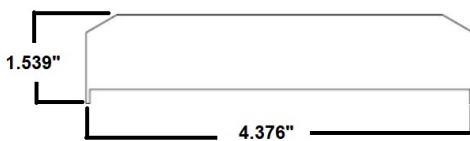

DIMENSIONS

Side View

RKBCF