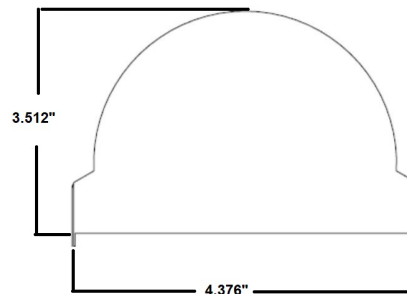

FEATURES & BENEFITS

- ◆ Flat Lens, Dome Lens or Rounded Lens
- ◆ Size: 4FT: 4.25"W x 48"L
8FT: 4.25"W x 96"L

RKBCF - (Flat Lens)

RKBCD - (Dome Lens)

RKBCR - (Round Lens)

ORDERING DATA

EXAMPLE: RKBCF48LED20DMV30

Series	Length	Width	LED Gear	Wattage/Lumens	Driver	Color Temp
RKBCF LED Retrofit Strip Flat Lens	48 48 inch 96 96 inch	(Blank) 4.25" <small>*Consult for other options</small>	LED	4 ft. 20 20 Watts 2700 Lumens 30 30 Watts 3500 Lumens 41 41 Watts 4300 Lumens 58 58 Watts 6700 Lumens	DMV 120-277VAC 0-10V Dimming Multivolt SDMV Step Dimming 120-277VAC 100%-40%	30 3000K 35 3500K 40 4000K 50 5000K
RKBCD LED Retrofit Strip Dome Lens				8 ft. 40 40 Watts 4700 Lumens 60 60 Watts 6900 Lumens 82 82 Watts 8900 Lumens 116 134 Watts 13400 Lumens		
RKBCR LED Retrofit Strip Round Lens						

DIMENSIONS

Side View

RKBCF

RKBCD

RKBCR

Dimensions and specifications subject to change without notice.