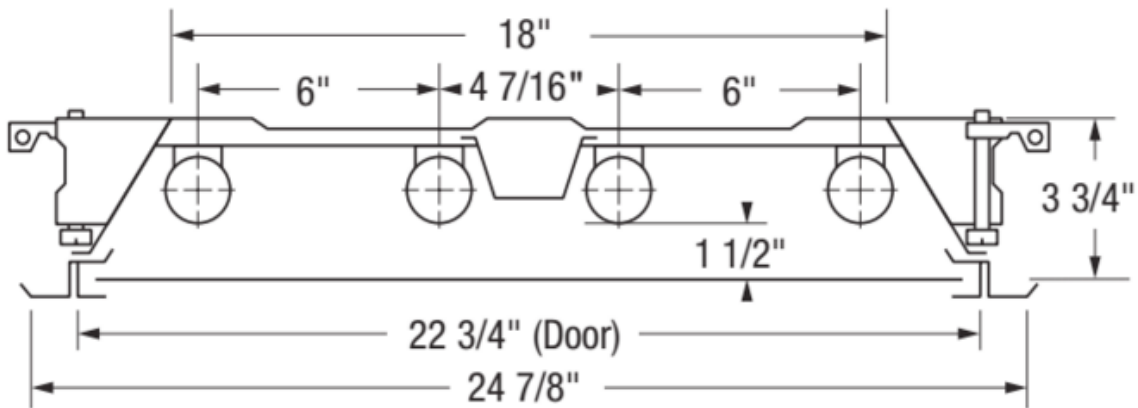

### SPECIFICATIONS

Housing: 3 3/4" deep. Die formed standard or 20 gauge steel. Ends snap into housing or can be secured with #8 x 3/8" screw or 1/8" pop rivet with 1/8" to 3/16" grip (not included). Access plate snaps in for easy access. Flush steel door frame. Air intake slots and baffles are built into the ends of the door frame. White polyester polymer finish with a minimum 82% reflectivity. Designed for recess installation in exposed T-bar ceilings. Designed for concealed Z-bar ceilings. Leveling lugs (4 included) attached to each corner of body for use with concealed Z-bar ceilings. Joiner connects and aligns ends of housing in continuous runs. It overlaps ends and is attached by bending tabs.

### ORDERING DATA

EXAMPLE: RGAIR22-214DMV125

RGAIR

Series	Size	# of Lamps	Ballast	Lens	Options
RGAIR	22 2x2	2	MV 120-277VAC	Blank A12 .100 thick lens	B1 T8/T5 1L 500 Lumens Battery Backup (B11)
LED Grid	24 2x4	3 4 per cross section	PMV Program Start	125 A12 .125 thick lens	B2 T8/T5 1L/2L 700 Lumens Battery Backup (B48)
			DMV Sylvania Powersense Dimming	CL Clear .100 thick lens	B3 T8/T5 1L/2L 1400 Lumens Battery Backup (B223)
			LED Less ballast wired one end hot*	CL125 Clear .125 thick lens	B51 T5HO 1L 500 Lumens Battery Backup (B625)
			LED2 Less ballast wired both ends hot*	SW Smooth White .100 thick lens	B52 T5HO 1L 800 Lumens Battery Backup (B585)
					B53 T5HO 1L 1300 Lumens Battery Backup (B626)
					EMK12 1200 Board Lumen LED Emergency Kit
					11 Dual Ballasts 1 Lamp + 1 Lamp
					21 Dual Ballasts 2 Lamp + 1 Lamp
					22 Dual Ballasts 2 Lamp + 2 Lamp
					31 Dual Ballasts 3 Lamp + 1 Lamp
					L35 735K Lamps Installed
					L41 741K Lamps Installed
					L841 841K Lamps Installed
					L835 835K Lamps Installed

\*Assembled with no ballast. Made for UL Listed, self ballasted retrofit T8 LED lamps.

Dimensions and specifications subject to change without notice.

**DIMENSIONS**

End View: RGAIR Economy Lay-in

End View: RGAIR Economy Flange Lay-in