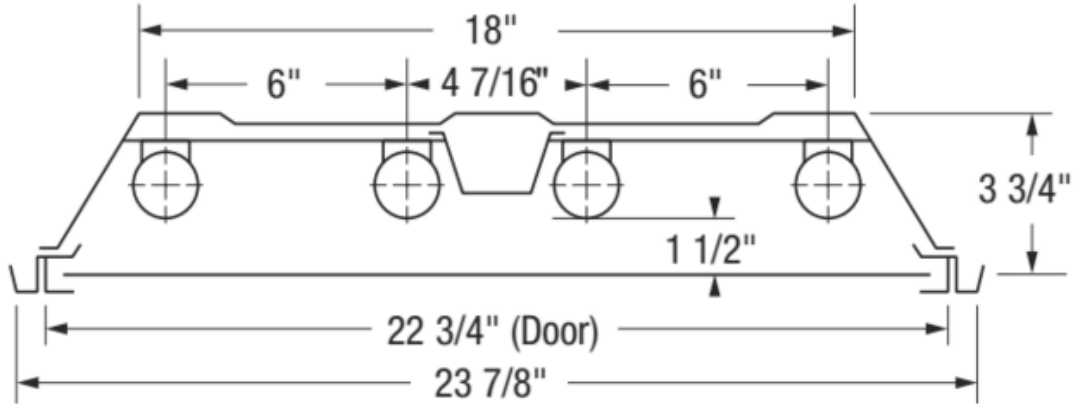

### SPECIFICATIONS

Housing: 3 3/4" deep. Die formed standard or 20 gauge steel. Ends snap into housing or can be secured with #8 x 3/8" screw or 1/8" pop rivet with 1/8" to 3/16" grip (not included). Access plate snaps in for easy access. Flush steel door frame. Air intake slots and baffles are built into the ends of the door frame. White polyester polymer finish with a minimum 82% reflectivity. Designed for recess installation in exposed T-bar ceilings. Designed for concealed Z-bar ceilings. Leveling lugs (4 included) attached to each corner of body for use with concealed Z-bar ceilings. Joiner connects and aligns ends of housing in continuous runs. It overlaps ends and is attached by bending tabs.

### ORDERING DATA

EXAMPLE: RGAIR22-214DMV125

RGAIR

Series	Size	# of Lamps	Ballast	Lens	Options
RGAIR	22 2x2	2	MV 120-277VAC	Blank A12 .100 thick lens	B1 T8/T5 1L 500 Lumens Battery Backup (B11)
LED Grid	24 2x4	3 4 per cross section	PMV Program Start	125 A12 .125 thick lens	B2 T8/T5 1L/2L 700 Lumens Battery Backup (B48)
			DMV Sylvania Powersense Dimming	CL Clear .100 thick lens	B3 T8/T5 1L/2L 1400 Lumens Battery Backup (B223)
			LED Less ballast wired one end hot*	CL125 Clear .125 thick lens	B51 T5HO 1L 500 Lumens Battery Backup (B625)
			LED2 Less ballast wired both ends hot*	SW Smooth White .100 thick lens	B52 T5HO 1L 800 Lumens Battery Backup (B585)
					B53 T5HO 1L 1300 Lumens Battery Backup (B626)
					EMK12 1200 Board Lumen LED Emergency Kit
					11 Dual Ballasts 1 Lamp + 1 Lamp
					21 Dual Ballasts 2 Lamp + 1 Lamp
					22 Dual Ballasts 2 Lamp + 2 Lamp
					31 Dual Ballasts 3 Lamp + 1 Lamp
					L35 735K Lamps Installed
					L41 741K Lamps Installed
					L841 841K Lamps Installed
					L835 835K Lamps Installed

\*Assembled with no ballast. Made for UL Listed, self ballasted retrofit T8 LED lamps.

Dimensions and specifications subject to change without notice.

**DIMENSIONS**

End View: RGAIR Economy Lay-in

End View: RGAIR Economy Flange Lay-in