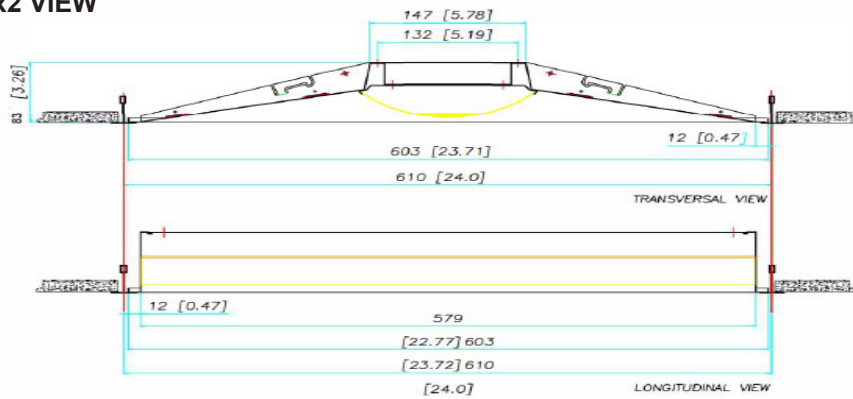

### 1x4 VIEW

### 2x2 VIEW

### 2x4 VIEW

Dimensions and specifications subject to change without notice.

◆ 800-444-WATT ◆ [www.mobern.com](http://www.mobern.com) ◆

8200 Stayton Dr., Ste. 500, Jessup, MD 20794

CAT#

JOB NAME

TYPE