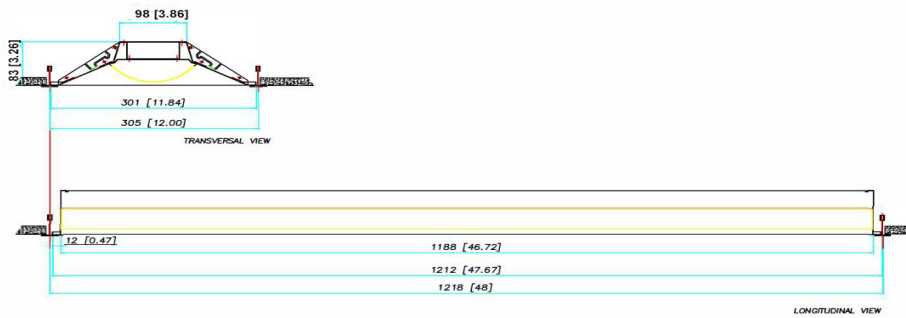

- \* Emergency Drivers may be remote mounted on 2x2 fixtures
- \* S=DLC Standard Listing with DMV
- \* P=DLC Premium Listing with DMV

Dimensions and specifications subject to change without notice.

◆ 800-444-WATT ◆ www.mobern.com ◆

### 1x4 VIEW

### 2x2 VIEW

### 2x4 VIEW

Dimensions and specifications subject to change without notice.

◆ 800-444-WATT ◆ [www.mobern.com](http://www.mobern.com) ◆

8200 Stayton Dr., Ste. 500, Jessup, MD 20794

CAT#

JOB NAME

TYPE