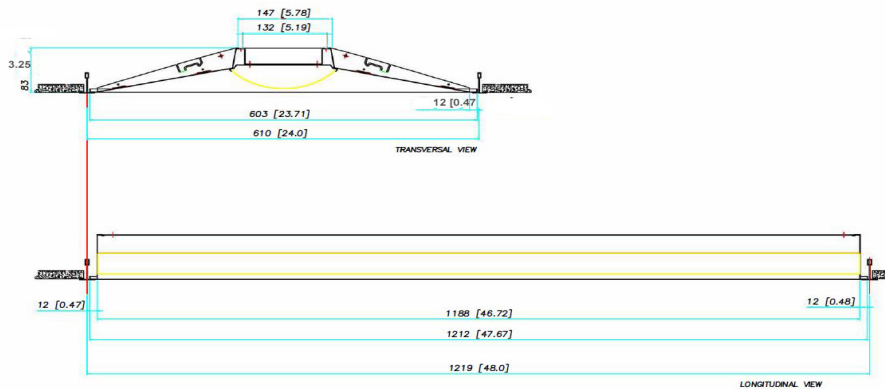

### 1x4 VIEW

### 2x2 VIEW

### 2x4 VIEW

Dimensions and specifications subject to change without notice.

◆ 800-444-WATT ◆ [www.mobern.com](http://www.mobern.com) ◆

8200 Stayton Dr., Ste. 500, Jessup, MD 20794

CAT#

JOB NAME

TYPE