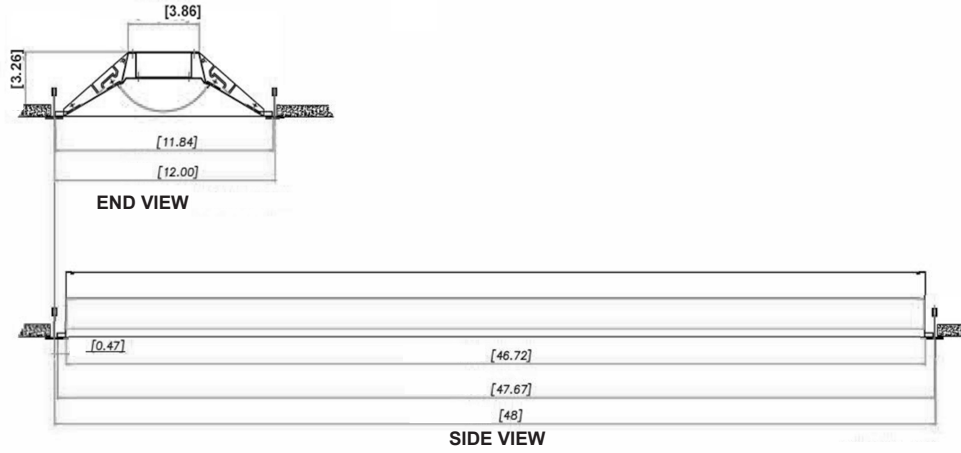

* Emergency Drivers may be remote mounted on 2x2 fixtures

Lumens are subject to a tolerance of ±10%
Wattage is approximate and subject to a tolerance of ±5%

Dimensions and specifications subject to change without notice.

◆ 800-444-WATT ◆ www.mobern.com ◆

8200 Stayton Dr., Ste. 500, Jessup, MD 20794

CAT#

JOB NAME

TYPE

DIMENSIONS

1x4 VIEW

2x2 VIEW

2x4 VIEW

Dimensions and specifications subject to change without notice.