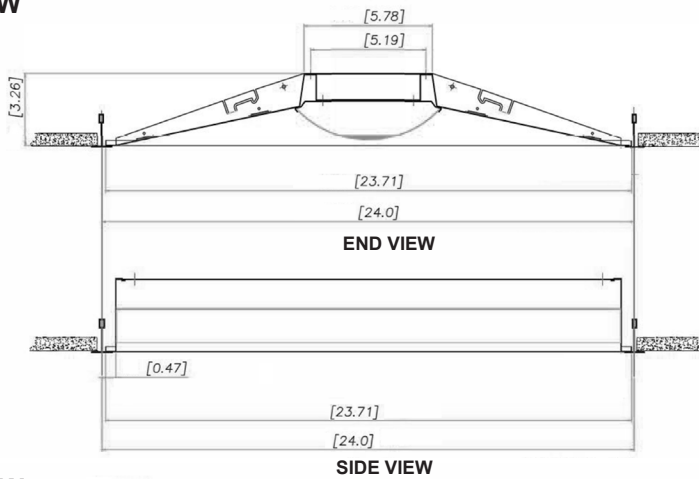

◆ 800-444-WATT ◆ www.mobern.com ◆

8200 Stayton Dr., Ste. 500, Jessup, MD 20794

CAT#

JOB NAME

TYPE

DIMENSIONS

1x4 VIEW

2x2 VIEW

2x4 VIEW

Dimensions and specifications subject to change without notice.