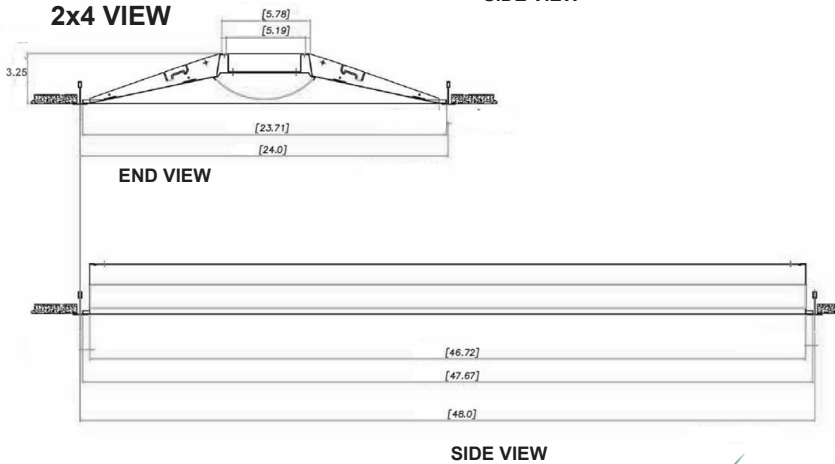

◆ 800-444-WATT ◆ www.mobern.com ◆

8200 Stayton Dr., Ste. 500, Jessup, MD 20794

CAT#

JOB NAME

TYPE

DIMENSIONS

1x4 VIEW

2x2 VIEW

2x4 VIEW

Dimensions and specifications subject to change without notice.