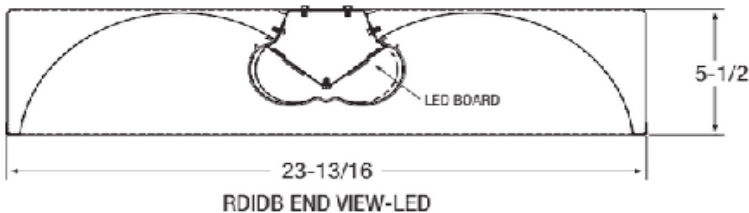

DLC Listed Models

RDIDB24-LED52DMVxx xx = Color Temp 35,40

DIMENSIONS

Dimensions and specifications subject to change without notice.

◆ 800-444-WATT ◆ www.mobern.com ◆

8200 Stayton Dr., Ste. 500, Jessup, MD 20794