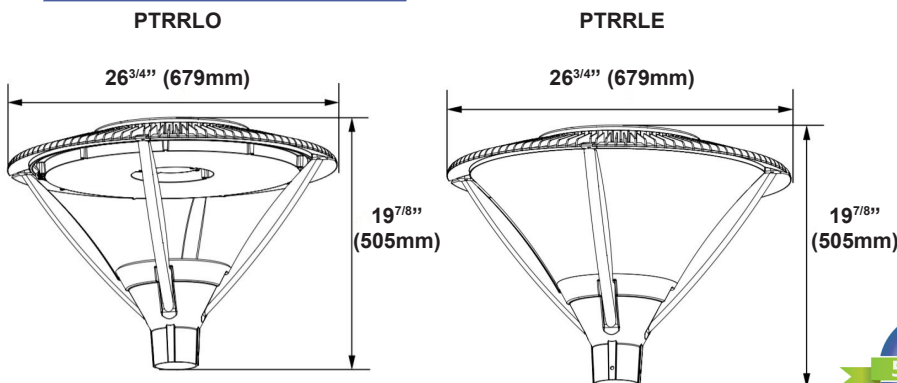

DIMENSIONS

Dimensions and specifications subject to change without notice.

CAT#	
JOB NAME	
TYPE