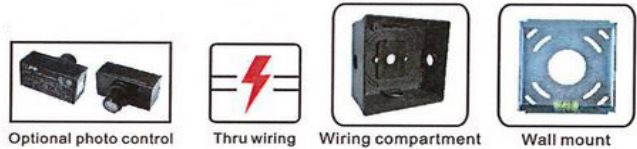

SPECIFICATIONS

Solid construction and low lumen depreciation die-cast aluminum body standard bronze finish. IP65. Low Tj for long life.

ORDERING DATA

EXAMPLE: MWPKFLL-LED87MV50BZ

MWPKFLL	LED	Wattage & Lumens		MV	30	BZ
Series	Gear			Driver Type	Color Temperature	Finish
MWPKFLL	LED	87	87 watts 7150 Lumens	MV	50	BZ
		150	150 watts 13106 Lumens		5000K	Bronze (std)

DIMENSIONS

WC-BRKT

J Box

MIA-41

Dimensions and specifications subject to change without notice.

Powered by

CREE LEDs

◆ 800-444-WATT ◆ www.mobern.com ◆