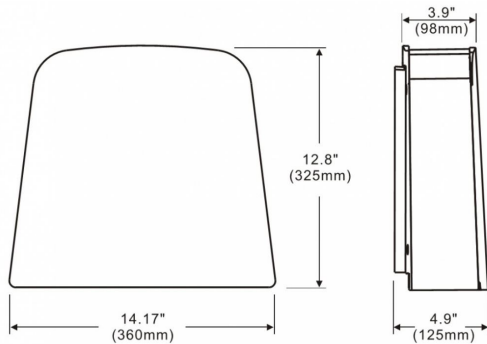

DIMENSIONS

WC-BRKT

J Box

MIA-41

Dimensions and specifications subject to change without notice.

Powered by

CREE LEDs

◆ 800-444-WATT ◆ www.mobern.com ◆