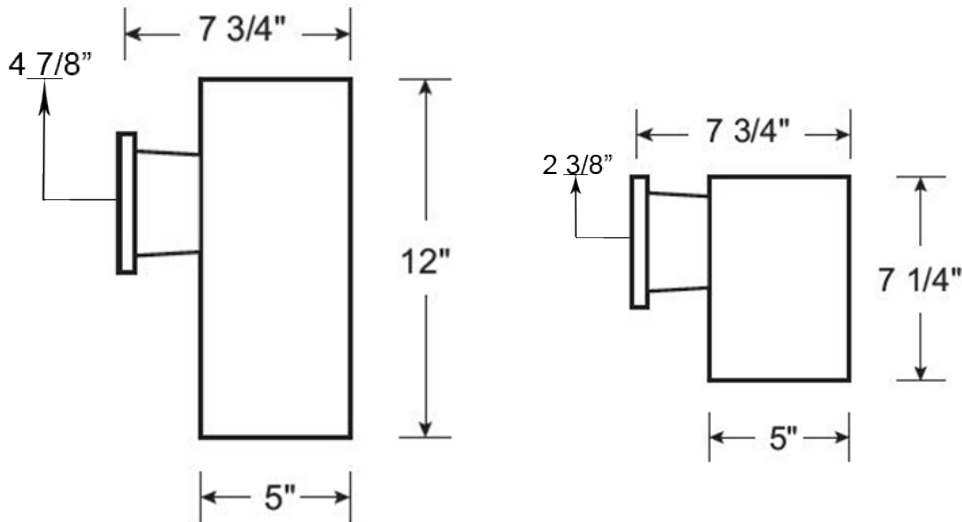

ORDERING DATA

EXAMPLE: MWCD8INCLEDWH27

MWCD	INC	LED				
Series	Size	Socket	Lamp Type	Finish	Color Temp	
MWCD	8 7 ¹ / ₄ inches 12 12 inches	INC Incandescent	LED	WH White BK Black	27 2700K 40 4000K	

DIMENSIONS

Dimensions and specifications subject to change without notice.

◆ 800-444-WATT ◆ www.mobern.com ◆
8200 Stayton Dr., Ste. 500, Jessup, MD 20794

CAT#			
JOB NAME		TYPE	