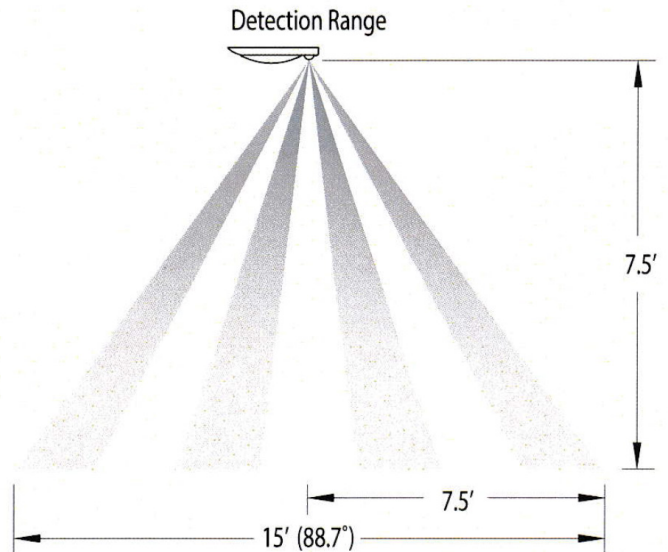

FEATURES & BENEFITS

- ◆ Composite construction
- ◆ Operating temperature -40°C to +40°C
- ◆ Polycarbonate lens
- ◆ Thermally protected
- ◆ Integrated occupancy sensor w/ indicator light
- ◆ White finish
- ◆ 5 year warranty
- ◆ cETL_{US} listed for wet locations

ORDERING DATA

EXAMPLE: MTDLOS8-LED15D120WHFR30

MTDLOS	8	LED	15	D120	WH	FR	30
Series	Size	Gear	Wattage / Lumens	Driver	Finish	Lens	Color Temp
MTDLOS	8 8 inches	LED	15 15 Watts 1100 Lumens	D120 120V Triac Dimmable	WH White	FR Frosted	30 3000K

DIMENSIONS

Dimensions and specifications subject to change without notice.

◆ 800-444-WATT ◆ www.mobern.com ◆

8200 Stayton Dr., Ste. 500, Jessup, MD 20794

CAT#

JOB NAME

TYPE