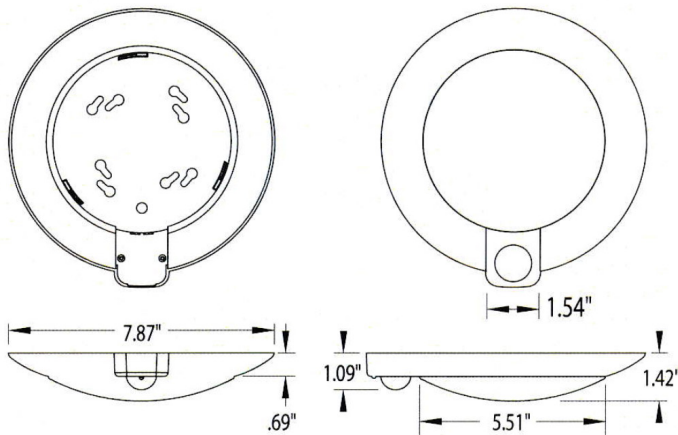

FEATURES & BENEFITS

- ◆ Composite construction
- ◆ Operating temperature -40°C to +40°C
- ◆ Polycarbonate lens
- ◆ Thermally protected
- ◆ Integrated occupancy sensor w/ indicator light
- ◆ White finish
- ◆ 5 year warranty
- ◆ cETL_{US} listed for wet locations

ORDERING DATA

EXAMPLE: MTDLOS8-LED15D120WHFR30

MTDLOS	8	LED	15	D120	WH	FR	30
Series	Size	Gear	Wattage / Lumens	Driver	Finish	Lens	Color Temp
MTDLOS	8 8 inches	LED	15 15 Watts 1100 Lumens	D120 120V Triac Dimmable	WH White	FR Frosted	30 3000K

DIMENSIONS

Dimensions and specifications subject to change without notice.

◆ 800-444-WATT ◆ www.mobern.com ◆

8200 Stayton Dr., Ste. 500, Jessup, MD 20794

CAT#

JOB NAME

TYPE