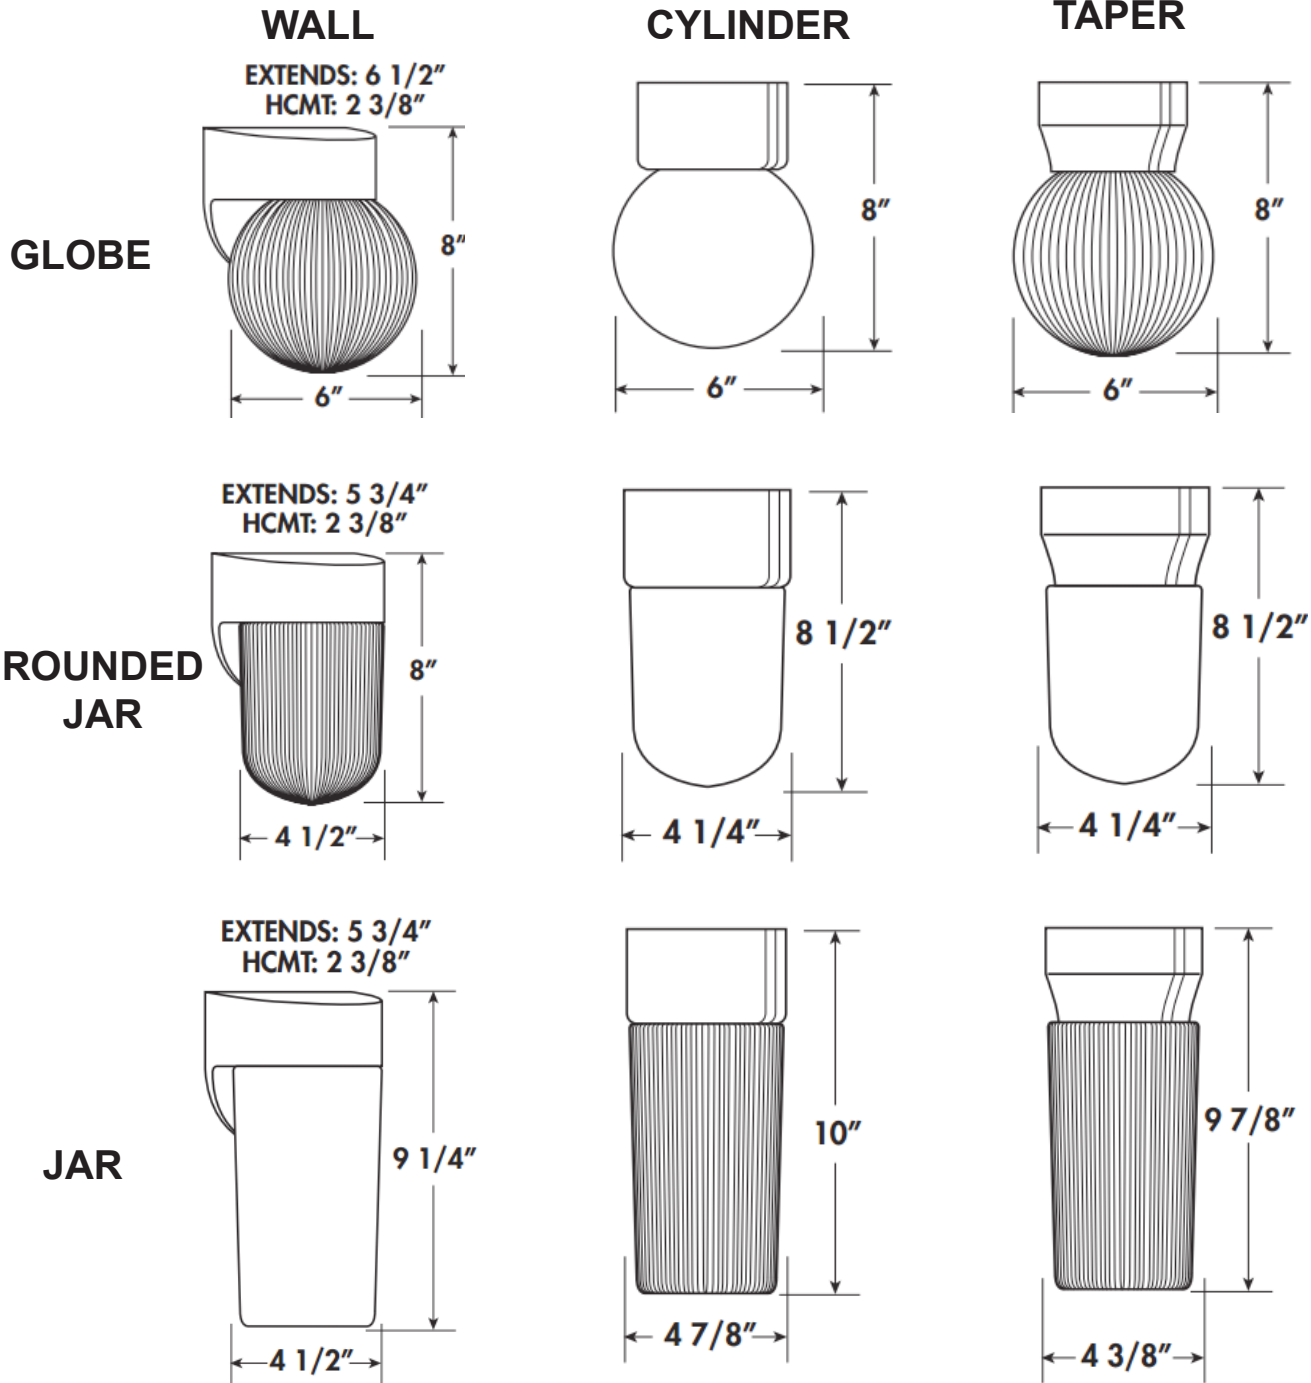

FEATURES & BENEFITS

- ◆ Molded of durable non-corrosive UV resistant resins
- ◆ ^cUL_{US} listed for damp location
- ◆ 3 year warranty
- ◆ Easy Installation

INC ORDERING DATA

EXAMPLE: MSNCCINCLEDWHGCP30

Series	Mount	Socket	Lamp Type* (optional)	Finish	Lens Shape	Lens Color	Color Temp (optional)	Options
MSN Screw Neck Pocket	C Ceiling	INC Incandescent	LED 9.5 watt A19/E26 120VAC 800 lamp lumens triac dimmable *60W Max	WH White	G Globe	CP Clear prism	30 3000K	PC Photocell**
	W Wall mount			BK Black	J Jar	WH White	40 4000K	
	Base Shape							
	C Cylinder							
	T Tapered							
	Blank Leave blank for wall mount							

Dimensions and specifications subject to change without notice.

◆ 800-444-WATT ◆ www.mobern.com ◆

8200 Stayton Dr., Ste. 500, Jessup, MD 20794

CAT#

JOB NAME

TYPE

DIMENSIONS

Dimensions and specifications subject to change without notice.