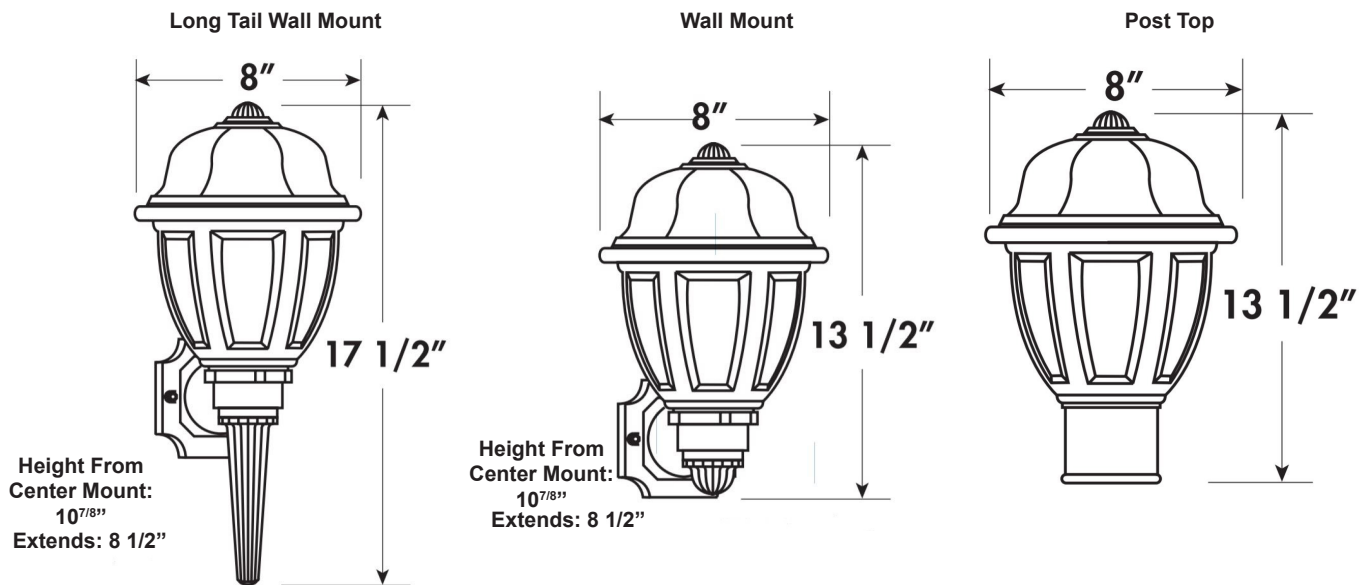

### FEATURES & BENEFITS

- ◆ Molded of durable non-corrosive UV resistant resins
- ◆ Acrylic diffuser
- ◆ Post top version fits most 3 inch diameter posts (not included)
- ◆ cUL<sub>us</sub> Listed for wet locations

### ORDERING DATA

EXAMPLE: MPRP113GUWHWH

MPR							
Series	Mount	Wattage / Lumens		Finish	Lens	Lamp	Options
<b>MPR</b> Princeton Collection	<b>P</b> Post Top <b>W</b> Wall Mount <b>L</b> Wall Mount Long Tail	<b>113GU</b>	1-13 Watts GU24 base	<b>WH</b> White <b>BK</b> Black	<b>WH</b> White <b>CL</b> Clear	<b>Blank</b> No Lamp <b>L</b> 2700K Lamp Included	<b>PC*</b> Photocell  *Not available with post top
		<b>118GU</b>	1-18 Watts GU24 base				
		<b>123GU</b>	1-23 Watts GU24 base				
		<b>126GU</b>	1-26 Watts GU24 base				

### DIMENSIONS

Dimensions and specifications subject to change without notice.

◆ 800-444-WATT ◆ www.mobern.com ◆  
8200 Stayton Dr., Ste. 500, Jessup, MD 20794

CAT#	
JOB NAME	TYPE