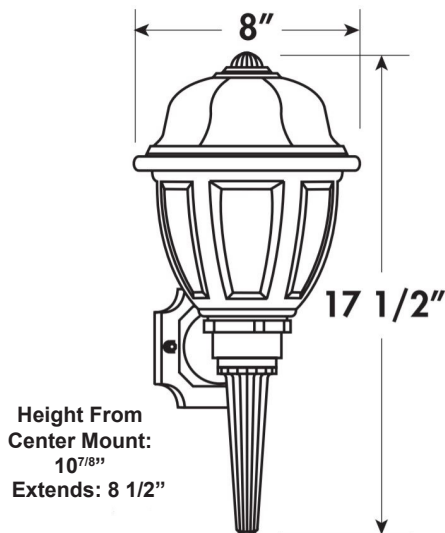

ORDERING DATA

EXAMPLE: MPRP113GUWHWHL

MPR							
Series	Mount	Wattage / Lumens		Finish	Lens	Lamp	Options
MPR	P Post Top	113GU	1-13 Watts GU	WH White	WH White	Blank	PC Photocell*
Princeton Collection	W Wall Mount	118GU	1-18 Watts GU	BK Black	CL Clear	L No Lamp 2700K Lamp	
	L Wall Mount Long Tail	123GU	1-23 Watts GU				
		126GU	1-26 Watts GU				

*Photocell Not Available on Post Top

Long Tail Wall Mount