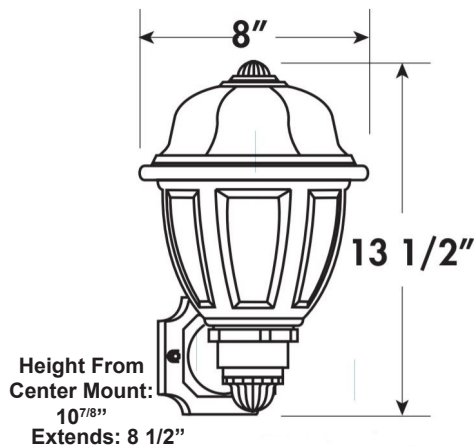

ORDERING DATA

EXAMPLE: MPRP113GUWHWHL

MPR							
Series	Mount	Wattage / Lumens		Finish	Lens	Lamp	Options
MPR	P Post Top	113GU	1-13 Watts GU	WH White	WH White	Blank	PC Photocell*
Princeton Collection	W Wall Mount	118GU	1-18 Watts GU	BK Black	CL Clear	L No Lamp 2700K Lamp	
	L Wall Mount Long Tail	123GU	1-23 Watts GU				
		126GU	1-26 Watts GU				

*Photocell Not Available on Post Top

Long Tail Wall Mount

Wall Mount

Post Top

Dimensions and specifications subject to change without notice.

◆ 800-444-WATT ◆ www.mobern.com ◆
8200 Stayton Dr., Ste. 500, Jessup, MD 20794