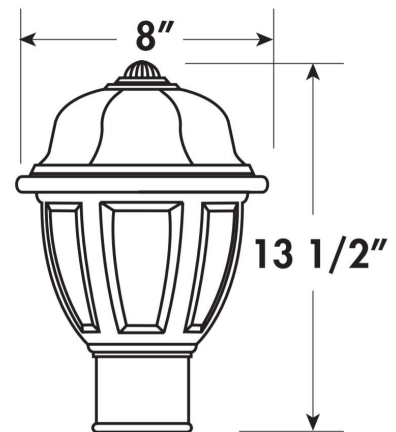

*Photocell Not Available on Post Top

Long Tail Wall Mount

Wall Mount

Post Top

Dimensions and specifications subject to change without notice.

◆ 800-444-WATT ◆ www.mobern.com ◆
8200 Stayton Dr., Ste. 500, Jessup, MD 20794