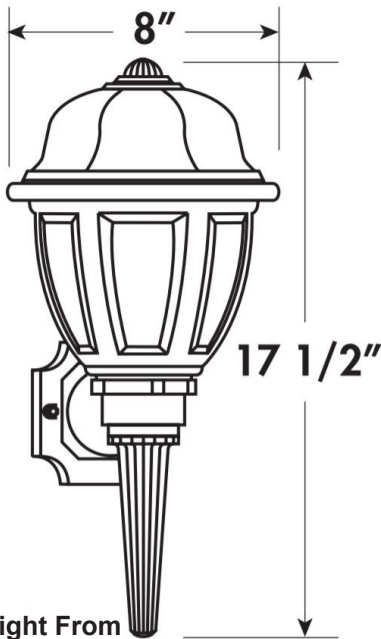

FEATURES & BENEFITS

- ◆ Ambient operating temperature -40°C (-40°F) to +40°C (104°F)
- ◆ L₇₀ > 50000 hrs.
- ◆ Molded of durable non-corrosive UV resistant resins
- ◆ Acrylic diffuser
- ◆ Post top version fits most 3 inch diameter posts (not included)
- ◆ cUL_{US} Listed for wet locations
- ◆ Energy Star Listed in wall mounted versions
- ◆ Min CRI 80
- ◆ 5 year warranty

Post Top

Wall Mount

Wall Mount Long Tail

ORDERING DATA

EXAMPLE: MPRLED13D120WH40

MPR	LED	13	D120				
Series	Mount	Gear	Wattage / Lumens	Driver	Finish	Color Temp	Options
MPR Princeton Collection	P Post Top W Wall Mount L Wall Mount Long Tail	LED	13 13 Watts 1000 Lumens	D120 120VAC Triac Dimmable	WH White BK Black	30 3000K 40 4000K	PC Photocell* *Photocell Not Available on Post Top

DIMENSIONS

Wall Mount Long Tail

Wall Mount

Post Top

Height From Center Mount: 10^{7/8}"

Dimensions and specifications subject to change without notice.

◆ 800-444-WATT ◆ www.mobern.com ◆

8200 Stayton Dr., Ste. 500, Jessup, MD 20794