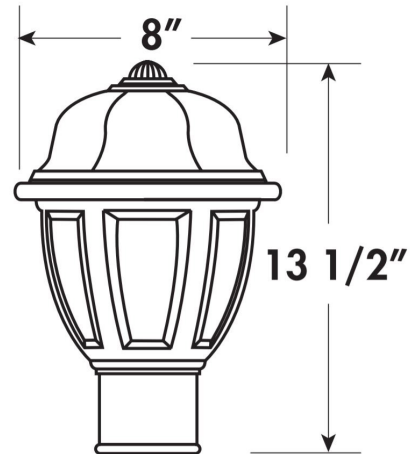

Post Top

Wall Mount

Wall Mount Long Tail

ORDERING DATA

EXAMPLE: MPRLED13D120WH40

MPR	LED	13	D120				
Series	Mount	Gear	Wattage / Lumens	Driver	Finish	Color Temp	Options
MPR Princeton Collection	P Post Top W Wall Mount L Wall Mount Long Tail	LED	13 13 Watts 1000 Lumens	D120 120VAC Triac Dimmable	WH White BK Black	30 3000K 40 4000K	PC Photocell* *Photocell Not Available on Post Top

DIMENSIONS

Wall Mount Long Tail

Wall Mount

Post Top

Height From Center Mount: 10^{7/8}"

Dimensions and specifications subject to change without notice.

◆ 800-444-WATT ◆ www.mobern.com ◆

8200 Stayton Dr., Ste. 500, Jessup, MD 20794