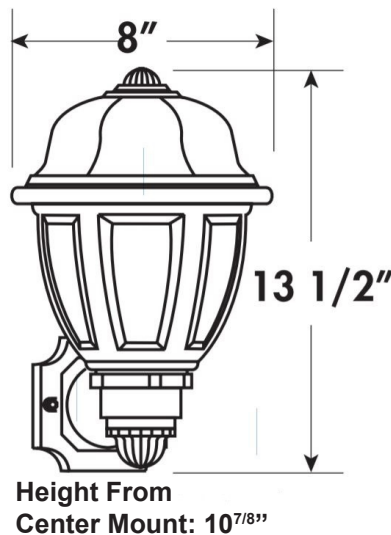

FEATURES & BENEFITS

- ◆ Ambient operating temperature -40°C (-40°F) to +40°C (104°F)
- ◆ L₇₀ > 50000 hrs.
- ◆ Molded of durable non-corrosive UV resistant resins
- ◆ Acrylic diffuser
- ◆ Post top version fits most 3 inch diameter posts (not included)
- ◆ cUL_{US} Listed for wet locations
- ◆ Energy Star Listed in wall mounted versions
- ◆ Min CRI 80
- ◆ 5 year warranty

Post Top

Wall Mount

Wall Mount Long Tail

ORDERING DATA

EXAMPLE: MPRLED13D120WH40

MPR	LED	13	D120				
Series	Mount	Gear	Wattage / Lumens	Driver	Finish	Color Temp	Options
MPR Princeton Collection	P Post Top W Wall Mount L Wall Mount Long Tail	LED	13 13 Watts 1000 Lumens	D120 120VAC Triac Dimmable	WH White BK Black	30 3000K 40 4000K	PC Photocell* *Photocell Not Available on Post Top

DIMENSIONS

Wall Mount Long Tail

Wall Mount

Post Top

Height From Center Mount: 10^{7/8}"

Dimensions and specifications subject to change without notice.

◆ 800-444-WATT ◆ www.mobern.com ◆

8200 Stayton Dr., Ste. 500, Jessup, MD 20794