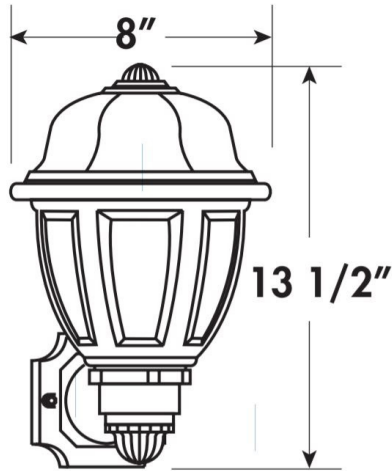

ORDERING DATA

EXAMPLE: MPRWINCLEDWHCL40

MPR		LED										
Series	Mount	Socket	Lamp Type (Optional)		Finish	Lens	Color Temp (Optional)		Options			
MPR Princeton Collection	P Post Top W Wall Mount L Wall Mount Long Tail	INC* Incandescent *60W max	LED	9.5 watt A19/E26 120VAC 800 Lamp Lumens Triac Dimmable	WH White BK Black	WH White CL Clear	30 3000K 40 4000K	PC Photocell*		*Photocell Not Available on Post Top		

Dimensions and specifications subject to change without notice.

◆ 800-444-WATT ◆ www.mobern.com ◆
8200 Stayton Dr., Ste. 500, Jessup, MD 20794

CAT#			
JOB NAME		TYPE	

DIMENSIONS

Wall Mount Long Tail

Height From
Center Mount: 10^{7/8}"

Wall Mount

Height From
Center Mount: 10^{7/8}"

Post Top

Dimensions and specifications subject to change without notice.

CAT#			
JOB NAME		TYPE	