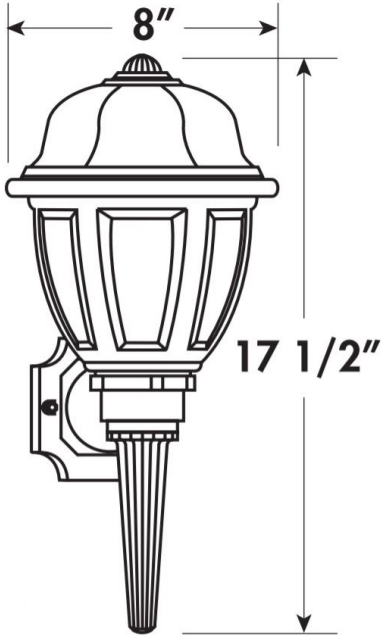

ORDERING DATA

EXAMPLE: MPRWINCLEDWHCL40

MPR		LED										
Series	Mount	Socket	Lamp Type (Optional)		Finish	Lens	Color Temp (Optional)		Options			
MPR Princeton Collection	P Post Top W Wall Mount L Wall Mount Long Tail	INC* Incandescent *60W max	LED	9.5 watt A19/E26 120VAC 800 Lamp Lumens Triac Dimmable	WH White BK Black	WH White CL Clear	30 3000K 40 4000K	PC Photocell*		*Photocell Not Available on Post Top		

Dimensions and specifications subject to change without notice.

◆ 800-444-WATT ◆ www.mobern.com ◆
8200 Stayton Dr., Ste. 500, Jessup, MD 20794

CAT#			
JOB NAME		TYPE	

DIMENSIONS

Wall Mount Long Tail

Height From
Center Mount: 10^{7/8}"

Wall Mount

Height From
Center Mount: 10^{7/8}"

Post Top

Dimensions and specifications subject to change without notice.

CAT#			
JOB NAME		TYPE	