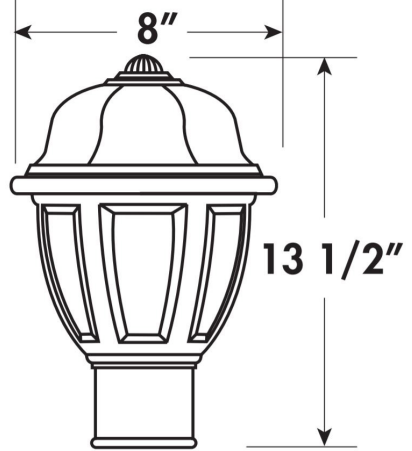

ORDERING DATA

EXAMPLE: MPRWINCLEDWHCL40

MPR		LED										
Series	Mount	Socket	Lamp Type (Optional)		Finish	Lens	Color Temp (Optional)		Options			
MPR Princeton Collection	P Post Top W Wall Mount L Wall Mount Long Tail	INC* Incandescent *60W max	LED	9.5 watt A19/E26 120VAC 800 Lamp Lumens Triac Dimmable	WH White BK Black	WH White CL Clear	30 3000K 40 4000K	PC Photocell*		*Photocell Not Available on Post Top		

Dimensions and specifications subject to change without notice.

◆ 800-444-WATT ◆ www.mobern.com ◆
8200 Stayton Dr., Ste. 500, Jessup, MD 20794

CAT#			
JOB NAME		TYPE	

DIMENSIONS

Wall Mount Long Tail

Height From
Center Mount: 10^{7/8}"

Wall Mount

Height From
Center Mount: 10^{7/8}"

Post Top

Dimensions and specifications subject to change without notice.

CAT#			
JOB NAME		TYPE	