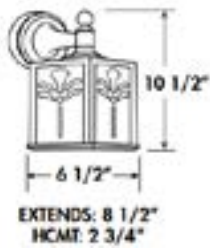

FEATURES & BENEFITS

- 120V input voltage, 50/60Hz
- High power factor
- Ambient operating temperature
  -40°C (-40°F) to +50°C (122°F)
- Estimated 50,000 Hrs L₇₀*
- 5 year warranty
- Dimmable
- Molded of durable non-corrosive UV resistant resins
- Acrylic diffuser
- Post tops fit most 3 inch diameter posts (not included)
- UL Listed for wet locations
- Standard pack qty: 3

Style Number	Source/Wattage	Lumens/CCT	Body	Lens	Options
MORP = Post	LE800 = 13W Power Input CRI = 80 (Typ) >65 Lumens/Watt**	W = 900lm 3000K C = 1000lm 4000K	B = Black W = White	C = Clear F = Frosted	
MORW = Petite MORS = Short MORL = Long	LE800 = 13W Power Input CRI = 80 (Typ) >65 Lumens/Watt**	W = 900lm 3000K C = 1000lm 4000K	B = Black W = White	C = Clear F = Frosted	P = Photocell

MORW

Dimensions and specifications subject to change without notice.