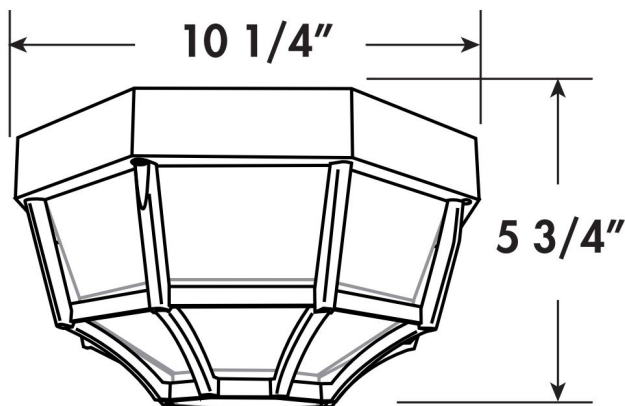

DIMENSIONS

Dimensions and specifications subject to change without notice.

L I G H T I N G

◆ 800-444-WATT ◆ www.mobern.com ◆
8200 Stayton Dr., Ste. 100, Jessup, MD 20794

CAT#

JOB NAME

TYPE