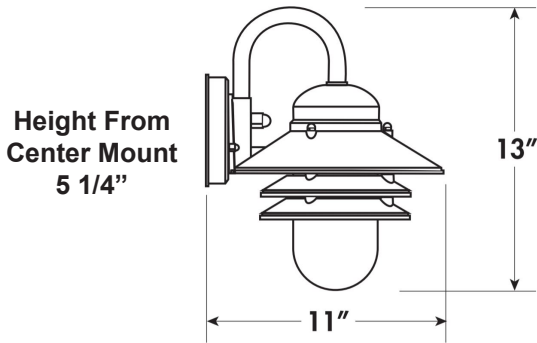

TYPE

**DIMENSIONS**

**MNOW**

**MNOP**

**MNOB**

**MNOP2**

Dimensions and specifications subject to change without notice.

◆ 800-444-WATT ◆ www.mobern.com ◆  
8200 Stayton Dr., Ste. 100, Jessup, MD 20794