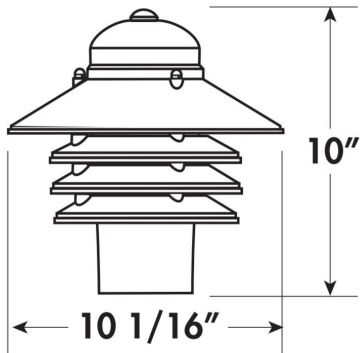

TYPE

**DIMENSIONS**

**MNOW**

**MNOP**

**MNOB**

**MNOP2**

Dimensions and specifications subject to change without notice.

◆ 800-444-WATT ◆ www.mobern.com ◆  
8200 Stayton Dr., Ste. 100, Jessup, MD 20794