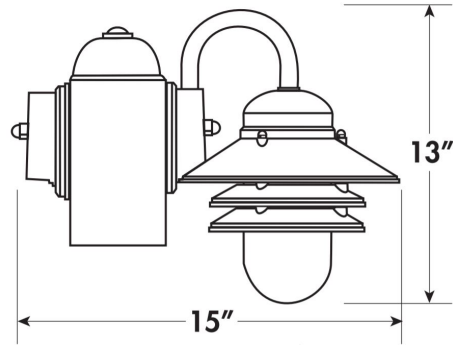

TYPE

**DIMENSIONS**

**MNOW**

**MNOP**

**MNOB**

**MNOP2**

Dimensions and specifications subject to change without notice.

◆ 800-444-WATT ◆ www.mobern.com ◆  
8200 Stayton Dr., Ste. 100, Jessup, MD 20794