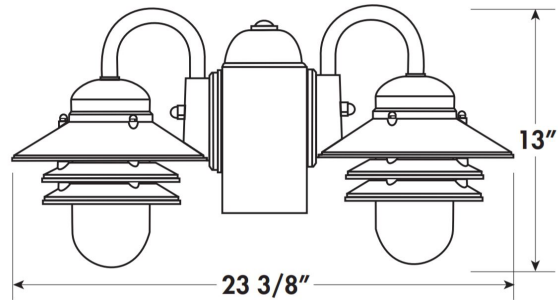

TYPE

**DIMENSIONS**

**MNOW**

**MNOP**

**MNOB**

**MNOP2**

Dimensions and specifications subject to change without notice.

◆ 800-444-WATT ◆ www.mobern.com ◆  
8200 Stayton Dr., Ste. 100, Jessup, MD 20794