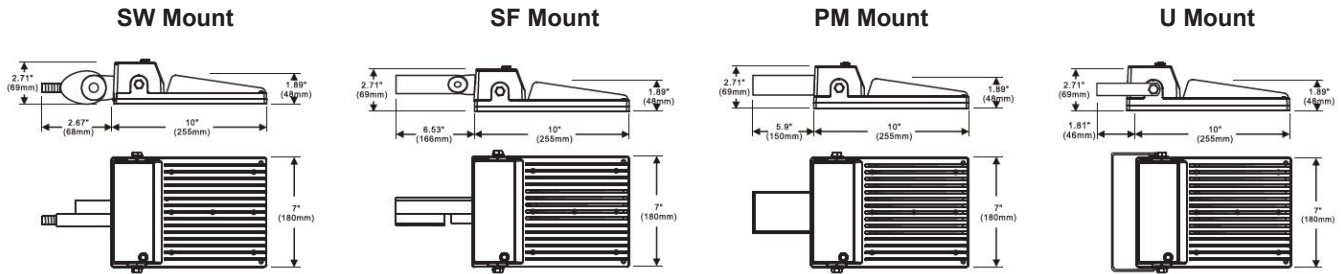

### DIMENSIONS

Optional photo control

Slip fitter

SFS Brackets

Pole mount

Dimensions and specifications subject to change without notice.

◆ 800-444-WATT ◆ www.mobern.com ◆  
8200 Stayton Dr., Ste. 500, Jessup, MD 20794