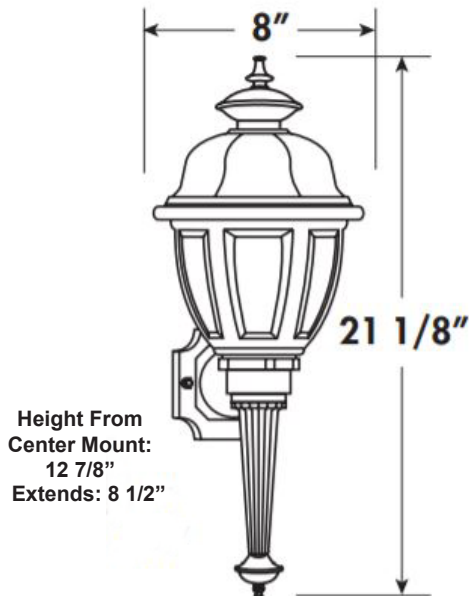

FEATURES & BENEFITS

- ◆ Molded of durable non-corrosive UV resistant resins
- ◆ Acrylic diffuser
- ◆ Post top version fits most 3 inch diameter posts (not included)
- ◆ UL Listed for wet locations

ORDERING DATA

EXAMPLE: MKRP113GUWHWHL

MKR							
Series	Mount	Wattage / Lumens		Finish	Lens	Lamp	Options
MKR	P Post Top W Wall Mount L Wall Mount Long Tail	113GU 1-13 Watts GU 118GU 1-18 Watts GU 123GU 1-23 Watts GU 126GU 1-26 Watts GU		WH White BK Black	WH White CL Clear	Blank No Lamp L 2700K Lamp	PC Photocell* *Photocell Not Available on Post Top

Long Tail Wall Mount

Wall Mount

Post Top

Dimensions and specifications subject to change without notice.