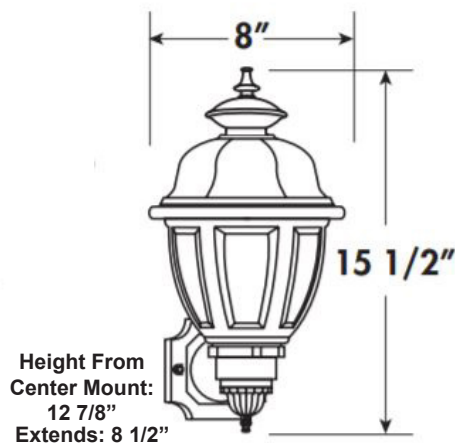

### ORDERING DATA

EXAMPLE: MKRP113GUWHWHL

MKR							
Series	Mount	Wattage / Lumens		Finish	Lens	Lamp	Options
MKR	P Post Top W Wall Mount L Wall Mount Long Tail	113GU 1-13 Watts GU 118GU 1-18 Watts GU 123GU 1-23 Watts GU 126GU 1-26 Watts GU		WH White BK Black	WH White CL Clear	Blank No Lamp L 2700K Lamp	PC Photocell*
							*Photocell Not Available on Post Top

Long Tail Wall Mount

Wall Mount

Post Top

Dimensions and specifications subject to change without notice.

◆ 800-444-WATT ◆ www.mobern.com ◆  
8200 Stayton Dr., Ste. 500, Jessup, MD 20794

CAT#

JOB NAME

TYPE