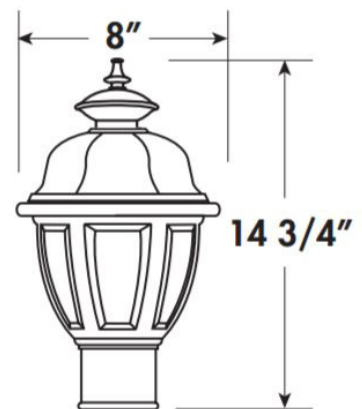

EXAMPLE: MKRP113GUWHWHL

MKR							
Series	Mount	Wattage / Lumens		Finish	Lens	Lamp	Options
MKR	P Post Top W Wall Mount L Wall Mount Long Tail	113GU 1-13 Watts GU 118GU 1-18 Watts GU 123GU 1-23 Watts GU 126GU 1-26 Watts GU		WH White BK Black	WH White CL Clear	Blank No Lamp L 2700K Lamp	PC Photocell* *Photocell Not Available on Post Top

Long Tail Wall Mount

Wall Mount

Post Top

Dimensions and specifications subject to change without notice.