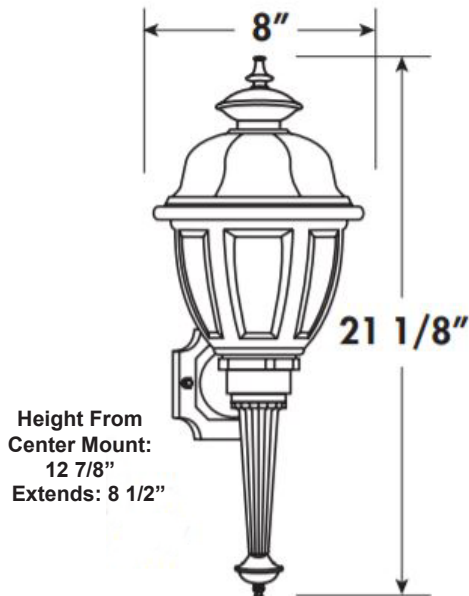

### FEATURES & BENEFITS

- ◆ Molded of durable non-corrosive UV resistant resins
- ◆ Acrylic diffuser
- ◆ Post top version fits most 3 inch diameter posts (not included)
- ◆ UL Listed for wet locations

### ORDERING DATA

EXAMPLE: MKRP113GUWHWHL

MKR							
Series	Mount	Wattage / Lumens		Finish	Lens	Lamp	Options
MKR	P Post Top W Wall Mount L Wall Mount Long Tail	113GU 1-13 Watts GU 118GU 1-18 Watts GU 123GU 1-23 Watts GU 126GU 1-26 Watts GU		WH White BK Black	WH White CL Clear	Blank No Lamp L 2700K Lamp	PC Photocell*
							*Photocell Not Available on Post Top

Long Tail Wall Mount

Wall Mount

Post Top

Dimensions and specifications subject to change without notice.

◆ 800-444-WATT ◆ www.mobern.com ◆  
8200 Stayton Dr., Ste. 500, Jessup, MD 20794

CAT#

JOB NAME

TYPE