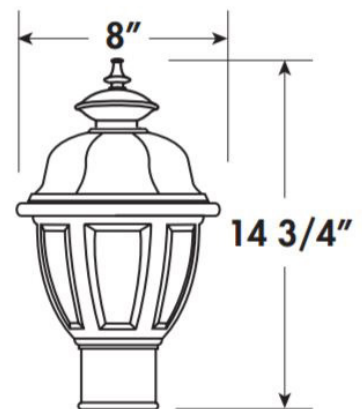

### ORDERING DATA

EXAMPLE: MKRP113GUWHWHL

MKR							
Series	Mount	Wattage / Lumens		Finish	Lens	Lamp	Options
MKR	P Post Top W Wall Mount L Wall Mount Long Tail	113GU 1-13 Watts GU 118GU 1-18 Watts GU 123GU 1-23 Watts GU 126GU 1-26 Watts GU		WH White BK Black	WH White CL Clear	Blank No Lamp L 2700K Lamp	PC Photocell*
							*Photocell Not Available on Post Top

Long Tail Wall Mount

Wall Mount

Post Top

Dimensions and specifications subject to change without notice.

◆ 800-444-WATT ◆ www.mobern.com ◆  
8200 Stayton Dr., Ste. 500, Jessup, MD 20794

CAT#

JOB NAME

TYPE