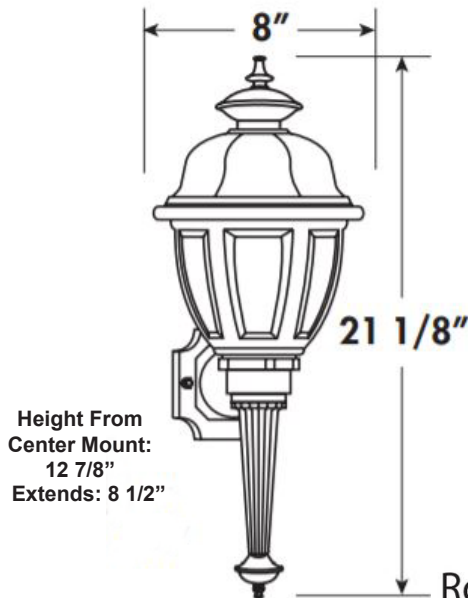

FEATURES & BENEFITS

- ◆ Ambient operating temperature -40°C (-40°F) to +50°C (122°F)
- ◆ Estimated 50,000 Hrs L₇₀
- ◆ Molded of durable non-corrosive UV resistant resins
- ◆ Acrylic diffuser
- ◆ Post top version fits most 3 inch diameter posts (not included)
- ◆ UL Listed for wet locations
- ◆ Energy Star Listed in wall and long tail versions
- ◆ 5 year warranty

ORDERING DATA

EXAMPLE: MKRPWHLED13D120WH30

MKR	LED	13	D120					
Series	Mount	Lens	Gear	Wattage / Lumens	Driver	Finish	Color Temp	Options
MKR	P Post Top W Wall Mount L Wall Mount Long Tail	WH White CL Clear	LED	13 13 Watts 1000 Lumens <small>Estimated from LED Source</small>	D120 120VAC Triac Dimmable	WH White BK Black	30 3000K 40 4000K	PC Photocell* <small>*Photocell Not Available on Post Top</small>

Long Tail Wall Mount

Wall Mount

Post Top

Dimensions and specifications subject to change without notice.

◆ 800-444-WATT ◆ www.mobern.com ◆
8200 Stayton Dr., Ste. 500, Jessup, MD 20794

CAT#	
JOB NAME	TYPE