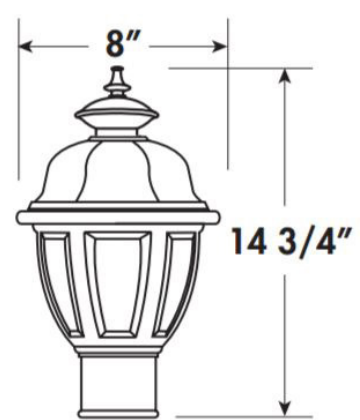

FEATURES & BENEFITS

- ◆ Ambient operating temperature -40°C (-40°F) to +50°C (122°F)
- ◆ Estimated 50,000 Hrs L₇₀
- ◆ Molded of durable non-corrosive UV resistant resins
- ◆ Acrylic diffuser
- ◆ Post top version fits most 3 inch diameter posts (not included)
- ◆ UL Listed for wet locations
- ◆ Energy Star Listed in wall and long tail versions
- ◆ 5 year warranty

ORDERING DATA

EXAMPLE: MKRPWHLED13D120WH30

MKR	LED	13	D120					
Series	Mount	Lens	Gear	Wattage / Lumens	Driver	Finish	Color Temp	Options
MKR	P Post Top W Wall Mount L Wall Mount Long Tail	WH White CL Clear	LED	13 13 Watts 1000 Lumens <small>Estimated from LED Source</small>	D120 120VAC Triac Dimmable	WH White BK Black	30 3000K 40 4000K	PC Photocell* <small>*Photocell Not Available on Post Top</small>

Long Tail Wall Mount

Wall Mount

Post Top

Dimensions and specifications subject to change without notice.

◆ 800-444-WATT ◆ www.mobern.com ◆
8200 Stayton Dr., Ste. 500, Jessup, MD 20794

CAT#	
JOB NAME	TYPE