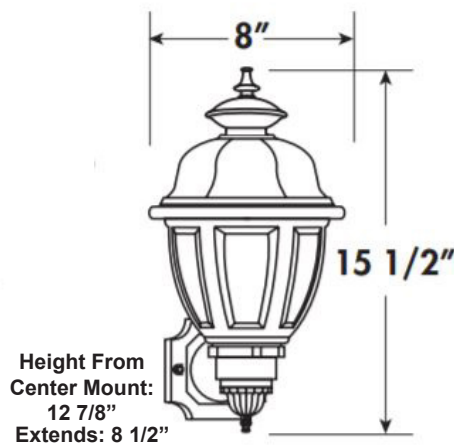

FEATURES & BENEFITS

- ◆ Ambient operating temperature -40°C (-40°F) to +50°C (122°F)
- ◆ Estimated 50,000 Hrs L₇₀
- ◆ Molded of durable non-corrosive UV resistant resins
- ◆ Acrylic diffuser
- ◆ Post top version fits most 3 inch diameter posts (not included)
- ◆ UL Listed for wet locations
- ◆ Energy Star Listed in wall and long tail versions
- ◆ 5 year warranty

ORDERING DATA

EXAMPLE: MKRPWHLED13D120WH30

MKR	LED	13	D120					
Series	Mount	Lens	Gear	Wattage / Lumens	Driver	Finish	Color Temp	Options
MKR	P Post Top W Wall Mount L Wall Mount Long Tail	WH White CL Clear	LED	13 13 Watts 1000 Lumens <small>Estimated from LED Source</small>	D120 120VAC Triac Dimmable	WH White BK Black	30 3000K 40 4000K	PC Photocell* <small>*Photocell Not Available on Post Top</small>

Long Tail Wall Mount

Wall Mount

Post Top

Dimensions and specifications subject to change without notice.

◆ 800-444-WATT ◆ www.mobern.com ◆
8200 Stayton Dr., Ste. 500, Jessup, MD 20794

CAT#	
JOB NAME	TYPE