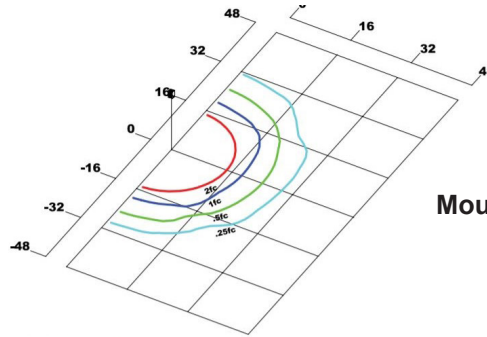

◆ 800-444-WATT ◆ www.mobern.com ◆

8200 Stayton Dr., Ste. 500, Jessup, MD 20794

CAT#

JOB NAME

TYPE

LUMEN CHART

Wattage	Optics	Lumens at 4000K	LPW	B	U	G	Lumens at 5000K	LPW	B	U	G
24	Type 3	2,681	108	1	0	1	2,875	116	1	0	1
	Type 5	2,557	103	1	0	0	2,742	111	1	0	0
43	Type 3	4,508	110	1	0	1	4,834	118	1	0	1
	Type 5	4,300	105	2	0	0	4,611	113	2	0	0
	Narrow	-	-	-	-	-	4,512	105	3	3	0

DATA SHOWN FOR 5000 CCT		COMPARE TO MH				
TM-21	INPUT WATTS	INITIAL	25,000 HRS	50,000 HRS	100,000 HRS	Calculated L70 @ 25°C
L70 LUMEN MAINTENANCE @ 25°C/ 77°F	24	1.00	.98	.97	.93	429,000
L70 LUMEN MAINTENANCE @ 25°C/ 77°F	43	1.00	.98	.95	.91	320,000
TM-21	INPUT WATTS	INITIAL	25,000 HRS	50,000 HRS	100,000 HRS	Calculated L70 @ 50°C
L70 LUMEN MAINTENANCE @ 50°C/ 122°F	24	1.00	.97	.94	.88	259,000
L70 LUMEN MAINTENANCE @ 50°C/ 122°F	43	1.00	.95	.89	.79	141,000
TM-21	INPUT WATTS	INITIAL	25,000 HRS	50,000 HRS	100,000 HRS	Calculated L70 @ 40°C
L70 LUMEN MAINTENANCE @ 40°C/ 104°F	24	1.00	.97	.95	.90	195,000
L70 LUMEN MAINTENANCE @ 40°C/ 104°F	43	1.00	.96	.93	.85	134,000

Dimensions and specifications subject to change without notice.

PHOTOMETRIC DATA

MKH15T3-LED43DMVBZ50

MKH15T5-LED43DMVBZ50

Mounting Light= 16'

DIMENSIONS

L = Length w/ Mount	
Kitty Hawk Arm (KA)	24 ¹ / ₄ " (617mm)
Slipfitter (SF)	15 ¹ / ₂ " (394mm)
Mounting Arm Adapter (MA)	16" (404mm)
Yoke (Y)	14 ³ / ₄ " (375mm)
Bracket (BR)	15 ¹ / ₂ " (394mm)
Easy-Hang Wall Bracket (EH)	12 ³ / ₄ " (324mm)

3⁵/₈" (92mm)

Dimensions and specifications subject to change without notice.