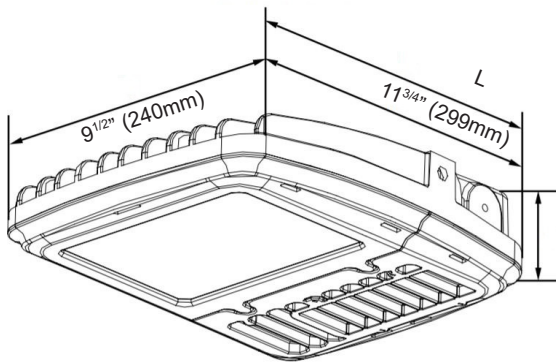

Dimensions and specifications subject to change without notice.

PHOTOMETRIC DATA

MKH15T3-LED43DMVBZ50

MKH15T5-LED43DMVBZ50

Mounting Light= 16'

DIMENSIONS

L = Length w/ Mount	
Kitty Hawk Arm (KA)	24 ¹ / ₄ " (617mm)
Slipfitter (SF)	15 ¹ / ₂ " (394mm)
Mounting Arm Adapter (MA)	16" (404mm)
Yoke (Y)	14 ³ / ₄ " (375mm)
Bracket (BR)	15 ¹ / ₂ " (394mm)
Easy-Hang Wall Bracket (EH)	12 ³ / ₄ " (324mm)

3⁵/₈" (92mm)

Dimensions and specifications subject to change without notice.