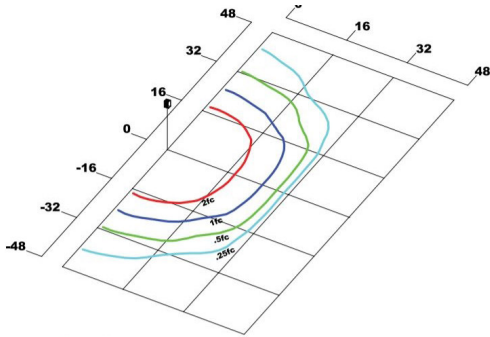

◆ 800-444-WATT ◆ www.mobern.com ◆

8200 Stayton Dr., Ste. 500, Jessup, MD 20794

CAT#

JOB NAME

TYPE

LUMEN CHART

Wattage	Optics	Lumens at 4000K	LPW	B	U	G	Lumens at 5000K	LPW	B	U	G
24	Type 3	2,681	108	1	0	1	2,875	116	1	0	1
	Type 5	2,557	103	1	0	0	2,742	111	1	0	0
43	Type 3	4,508	110	1	0	1	4,834	118	1	0	1
	Type 5	4,300	105	2	0	0	4,611	113	2	0	0
	Narrow	-	-	-	-	-	4,512	105	3	3	0

Dimensions and specifications subject to change without notice.

PHOTOMETRIC DATA

MKH15T3-LED43DMVBZ50

MKH15T5-LED43DMVBZ50

Mounting Light= 16'

DIMENSIONS

L = Length w/ Mount	
Kitty Hawk Arm (KA)	24 ¹ / ₄ " (617mm)
Slipfitter (SF)	15 ¹ / ₂ " (394mm)
Mounting Arm Adapter (MA)	16" (404mm)
Yoke (Y)	14 ³ / ₄ " (375mm)
Bracket (BR)	15 ¹ / ₂ " (394mm)
Easy-Hang Wall Bracket (EH)	12 ³ / ₄ " (324mm)

3⁵/₈" (92mm)

Dimensions and specifications subject to change without notice.