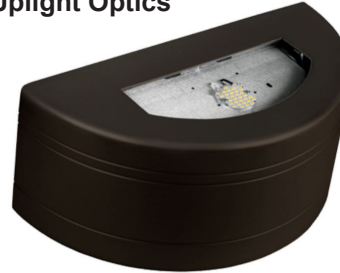

Uplight Optics