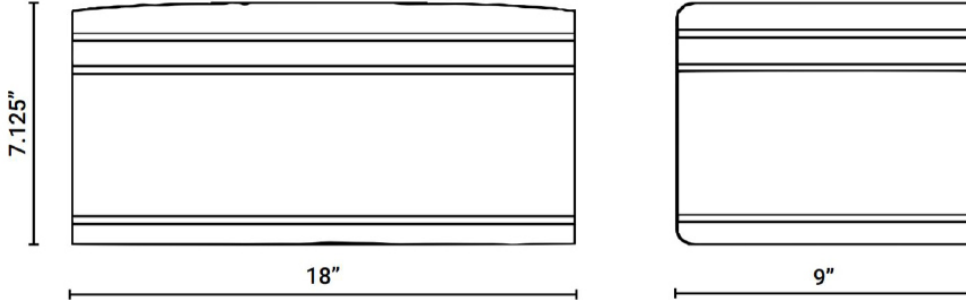

DIMENSIONS

WARRANTY

Mobern Lighting Company warrants to the purchaser that this LED Fixture will be free from defects in material or workmanship for a period of 5 years from date of manufacture, when operated at a maximum ambient temperature of 110°F or 45°C, when properly installed and under normal conditions of use.

Dimensions and specifications subject to change without notice.

CAT#			
JOB NAME		TYPE