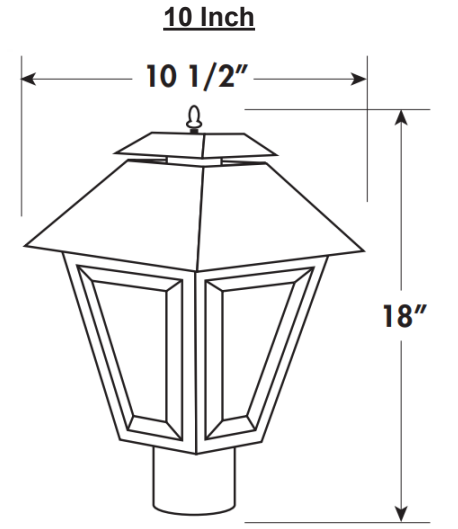

FEATURES & BENEFITS

- ◆ Available in black or white with clear or frosted lenses
- ◆ Operating temperature -40°C to +40°C
- ◆ Molded of durable non-corrosive UV resistant resins
- ◆ Post top fits most 3 inch diameter posts (not included)
- ◆ 5 year warranty
- ◆ cUL_{us} listed for wet locations

13 Inch

10 Inch

ORDERING DATA

EXAMPLE: MIOP10-LED13D120WHCL40

MIO	P	LED	D120		Finish	Lens	Color Temp	Options
Series MIO	Size 10 10 inch 13 13 inch	Wattage / Lumens 13 13 Watts 1000 Lumens 14 14 Watts 1400 Lumens 23 23 Watts 1900 Lumens	Driver D120 120V Triac Dimmable	Finish WH White BK Black	Lens CL Clear FR Frosted	Color Temp 30 3000K 40 4000K	Options BF Brass Finial FGC Frosted Glass Chimney	
Mount P Post Top	Gear LED							

ORDERING DATA FOR LED A LAMP

EXAMPLE: MIOP10INCLEDBKCL30

MIO	Size	Socket	Lamp Type (Optional) ¹	Finish	Lens	Color Temp (Optional) ²	Options
Series MIO	10 10 inch 13 13 inch	INC Incandescent	LED 9.5 watt A19/E26 120VAC 800 Lamp Lumens Triac Dimmable	WH White BK Black	CL Clear FR Frosted	30 3000K 40 4000K	BF Brass Finial FGC Frosted Glass Chimney
Mount P Post Top			¹ Must include color temperature			² Must include LED Lamp Type	

Dimensions and specifications subject to change without notice.

◆ 800-444-WATT ◆ www.mobern.com ◆

8200 Stayton Dr., Ste. 500, Jessup, MD 20794

CAT#

JOB NAME

TYPE

DIMENSIONS

Dimensions and specifications subject to change without notice.