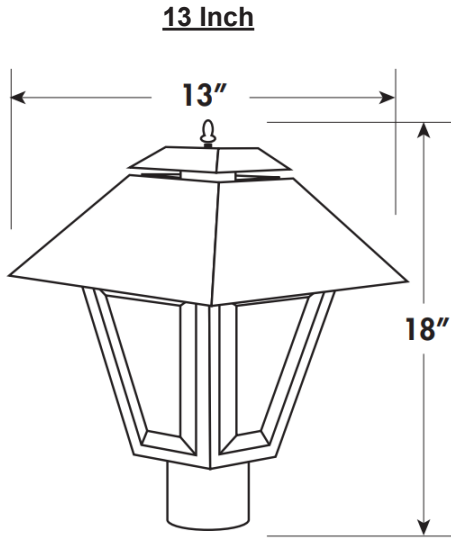

13 Inch

10 Inch

ORDERING DATA

EXAMPLE: MIOP10-LED13D120WHCL40

MIO	P	LED	D120		Finish	Lens	Color Temp	Options
Series MIO	Size 10 10 inch 13 13 inch	Wattage / Lumens 13 13 Watts 1000 Lumens 14 14 Watts 1400 Lumens 23 23 Watts 1900 Lumens	Driver D120 120V Triac Dimmable	Finish WH White BK Black	Lens CL Clear FR Frosted	Color Temp 30 3000K 40 4000K	Options BF Brass Finial FGC Frosted Glass Chimney	
Mount P Post Top	Gear LED							

ORDERING DATA FOR LED A LAMP

EXAMPLE: MIOP10INCLEDBKCL30

MIO	Size	Socket	Lamp Type (Optional) ¹	Finish	Lens	Color Temp (Optional) ²	Options
Series MIO	10 10 inch 13 13 inch	INC Incandescent	LED 9.5 watt A19/E26 120VAC 800 Lamp Lumens Triac Dimmable	WH White BK Black	CL Clear FR Frosted	30 3000K 40 4000K	BF Brass Finial FGC Frosted Glass Chimney
Mount P Post Top			¹ Must include color temperature			² Must include LED Lamp Type	

Dimensions and specifications subject to change without notice.

◆ 800-444-WATT ◆ www.mobern.com ◆

8200 Stayton Dr., Ste. 500, Jessup, MD 20794

CAT#

JOB NAME

TYPE

DIMENSIONS

Dimensions and specifications subject to change without notice.