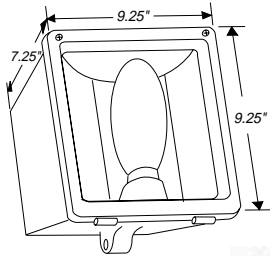

**DIMENSIONS**

**SSF SERIES SPECIFICATIONS**

The Small Square Flood is a compact H.I.D. flood light ideal for sight, display, and general purpose security lighting.

**LAMPS**

High Pressure Sodium 70W - 150W. (Medium E17 Clear) and Metal Halide 50W - 175W (Medium E17 Clear)