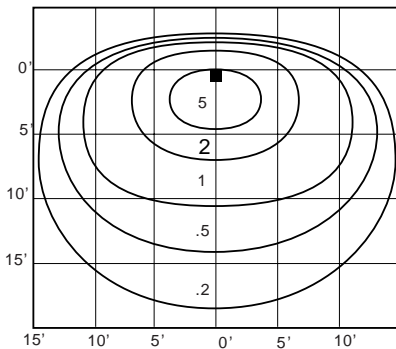

**DIMENSIONS**

**SSF SERIES SPECIFICATIONS**

The Small Square Flood is a compact H.I.D. flood light ideal for sight, display, and general purpose security lighting.

**LAMPS**

High Pressure Sodium 70W - 150W. (Medium E17 Clear) and Metal Halide 50W - 175W (Medium E17 Clear)

MIP4025D  
2 1/2" BULLHORN SLIPFITTER

**MIMFLT PHOTOMETRICS**

70 watts HPS unit with a clear lamps at 10ft. mounting height aimed at 30° below horizontal.

MIMFLT FOUR SIDED SHIELD  
MIS-86 SSF CUTOFF LOUVER