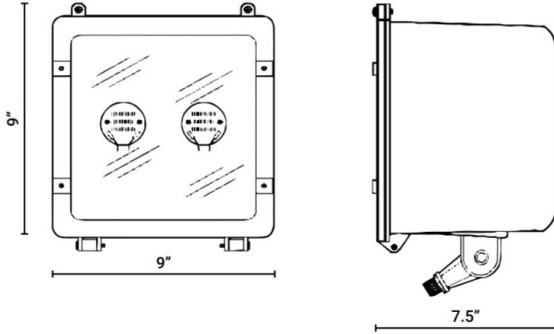

*Technical Data reflect nominal values.

Dimensions and specifications subject to change without notice.

DIMENSIONS

Dimensions and specifications subject to change without notice.

◆ 800-444-WATT ◆ www.mobern.com ◆
8200 Stayton Dr., Ste. 500, Jessup, MD 20794