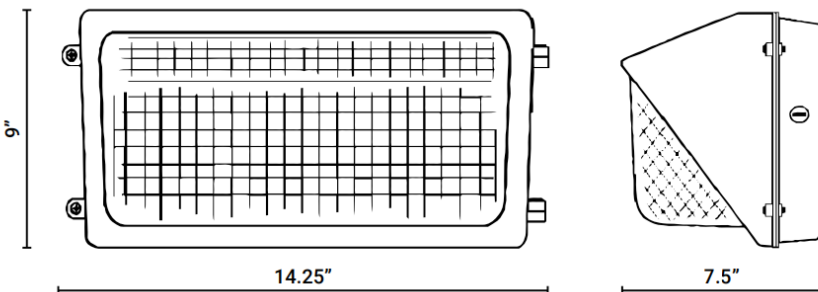

### ORDERING DATA

EXAMPLE: MIMDWPK-LED12MV40

Series	Gear	Wattage/Lumens		Driver		Finish <sup>2</sup>		Color Temp		Options	
<b>MIMDWPK</b> LED Wall Pack	<b>LED</b>	<b>12</b>	12 Watts 1439 Lumens	<b>MV</b>	120 - 277VAC	<b>Blank</b>	Bronze	<b>27</b>	2700K	<b>PC120</b>	Photocell 120V
		<b>24</b>	24 Watts 2877 Lumens	<b>DMV</b>	120-277VAC 0-10V Dimmable	<b>WH</b>	White	<b>30</b>	3000K	<b>PC277</b>	Photocell 277V
		<b>36</b>	36 Watts 4315 Lumens	<b>HV<sup>1</sup></b>	347-480VAC	<b>BK</b>	Black	<b>35</b>	3500K	<b>OS</b>	Occupancy Sensor
		<b>48</b>	48 Watts 5754 Lumens	<b>SDMV</b>	120-277VAC Step Dimming 100%-40%	<b>SI</b>	Silver	<b>40</b>	4000K	<b>EM</b>	Emergency Battery Backup
		<b>60</b>	60 Watts 7193 Lumens					<b>50</b>	5000K		
								<b>55</b>	5500K		

### DIMENSIONS

Dimensions and specifications subject to change without notice.