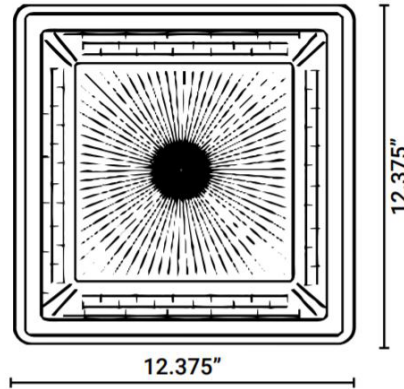

*Not available with photocell or occupancy sensor

**Consult for other options

TECHNICAL INFORMATION

Model	Tested Wattage	Color Temp (K)	Lumens	Efficacy (lm/W)
MIMDCLS-LED12_30	12 Watts	3000	1,370	114.17
MIMDCLS-LED12_40	12 Watts	4000	1,439	119.92
MIMDCLS-LED12_50	12 Watts	5000	1,510	125.83
MIMDCLS-LED24_30	24 Watts	3000	2,740	115.71
MIMDCLS-LED24_40	24 Watts	4000	2,877	121.49
MIMDCLS-LED24_50	24 Watts	5000	3,021	127.58
MIMDCLS-LED36_30	36 Watts	3000	4,110	119.93
MIMDCLS-LED36_40	36 Watts	4000	4,315	125.91
MIMDCLS-LED36_50	36 Watts	5000	4,531	132.21
MIMDCLS-LED48_30	48 Watts	3000	5,480	117.34
MIMDCLS-LED48_40	48 Watts	4000	5,754	123.21
MIMDCLS-LED48_50	48 Watts	5000	6,042	129.38
MIMDCLS-LED60_30	60 Watts	3000	6,850	116.91
MIMDCLS-LED60_40	60 Watts	4000	7,193	122.77
MIMDCLS-LED60_50	60 Watts	5000	7,552	128.90
MIMDCLS-LED72_30	72 Watts	3000	8,220	122.49
MIMDCLS-LED72_40	72 Watts	4000	8,631	128.61
MIMDCLS-LED72_50	72 Watts	5000	9,063	135.05

* Specs reflect nominal values.

Dimensions and specifications subject to change without notice.

CAT#	
JOB NAME	
TYPE	

DIMENSIONS

Dimensions and specifications subject to change without notice.

CAT#			
JOB NAME		TYPE	