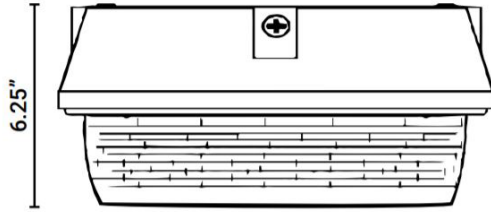

APPLICATIONS

The MIMDCLS Shallow Canopy is a 12" square canopy luminaire designed to provide the long life and high reliability required in industrial and commercial applications. It features an aluminum body and prismatic polycarbonate diffuser with UV inhibitors. This fixture is ideal for parking garages, storage facilities, tunnels and gas stations.

*Not available with photocell or occupancy sensor

**Consult for other options

TECHNICAL INFORMATION

Model	Tested Wattage	Color Temp (K)	Lumens	Efficacy (lm/W)
MIMDCLS-LED12_30	12 Watts	3000	1,370	114.17
MIMDCLS-LED12_40	12 Watts	4000	1,439	119.92
MIMDCLS-LED12_50	12 Watts	5000	1,510	125.83
MIMDCLS-LED24_30	24 Watts	3000	2,740	115.71
MIMDCLS-LED24_40	24 Watts	4000	2,877	121.49
MIMDCLS-LED24_50	24 Watts	5000	3,021	127.58
MIMDCLS-LED36_30	36 Watts	3000	4,110	119.93
MIMDCLS-LED36_40	36 Watts	4000	4,315	125.91
MIMDCLS-LED36_50	36 Watts	5000	4,531	132.21
MIMDCLS-LED48_30	48 Watts	3000	5,480	117.34
MIMDCLS-LED48_40	48 Watts	4000	5,754	123.21
MIMDCLS-LED48_50	48 Watts	5000	6,042	129.38
MIMDCLS-LED60_30	60 Watts	3000	6,850	116.91
MIMDCLS-LED60_40	60 Watts	4000	7,193	122.77
MIMDCLS-LED60_50	60 Watts	5000	7,552	128.90
MIMDCLS-LED72_30	72 Watts	3000	8,220	122.49
MIMDCLS-LED72_40	72 Watts	4000	8,631	128.61
MIMDCLS-LED72_50	72 Watts	5000	9,063	135.05

* Specs reflect nominal values.

Dimensions and specifications subject to change without notice.

CAT#	
JOB NAME	
TYPE	

DIMENSIONS

Dimensions and specifications subject to change without notice.

CAT#			
JOB NAME		TYPE	