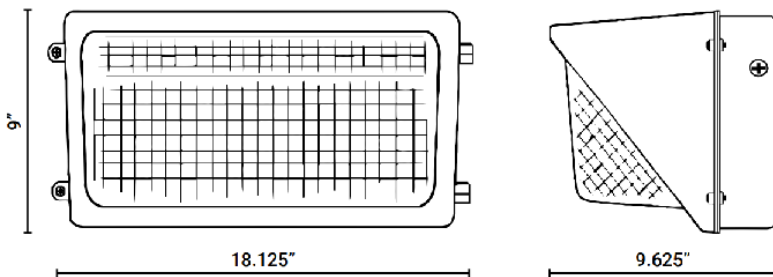

ORDERING DATA

EXAMPLE: MILGWPK-LED12MV40

MILGWPK	LED	Wattage/Lumens		Driver	Finish ²	Color Temp	Options		
Series	Gear								
MILGWPK LED Wall Pack	LED	12	12 Watts 1439 Lumens	MV	120 - 277VAC	27	2700K	PC120	Photocell 120V
		24	24 Watts 2877 Lumens	DMV	120-277VAC 0-10V Dimmable	30	3000K	PC277	Photocell 277V
		36	36 Watts 4315 Lumens			35	3500K	OS	Occupancy Sensor
		48	48 Watts 5754 Lumens	HV¹	347-480VAC	40	4000K	EM	Emergency Battery Backup
		60	60 Watts 7193 Lumens	SDMV	120-277VAC Step Dimming	50	5000K		
		72	72 Watts 8631 Lumens			55	5500K		
		84	84 Watts 10070 Lumens						
		96	96 Watts 11508 Lumens						

Notes:

¹Not available with photocell or occupancy sensor

²Consult for other options

DIMENSIONS

Dimensions and specifications subject to change without notice.