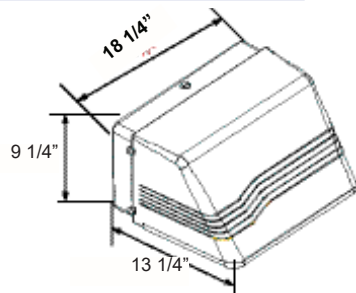

DIMENSIONS

Dimensions and specifications subject to change without notice.

CAT#			
JOB NAME		TYPE